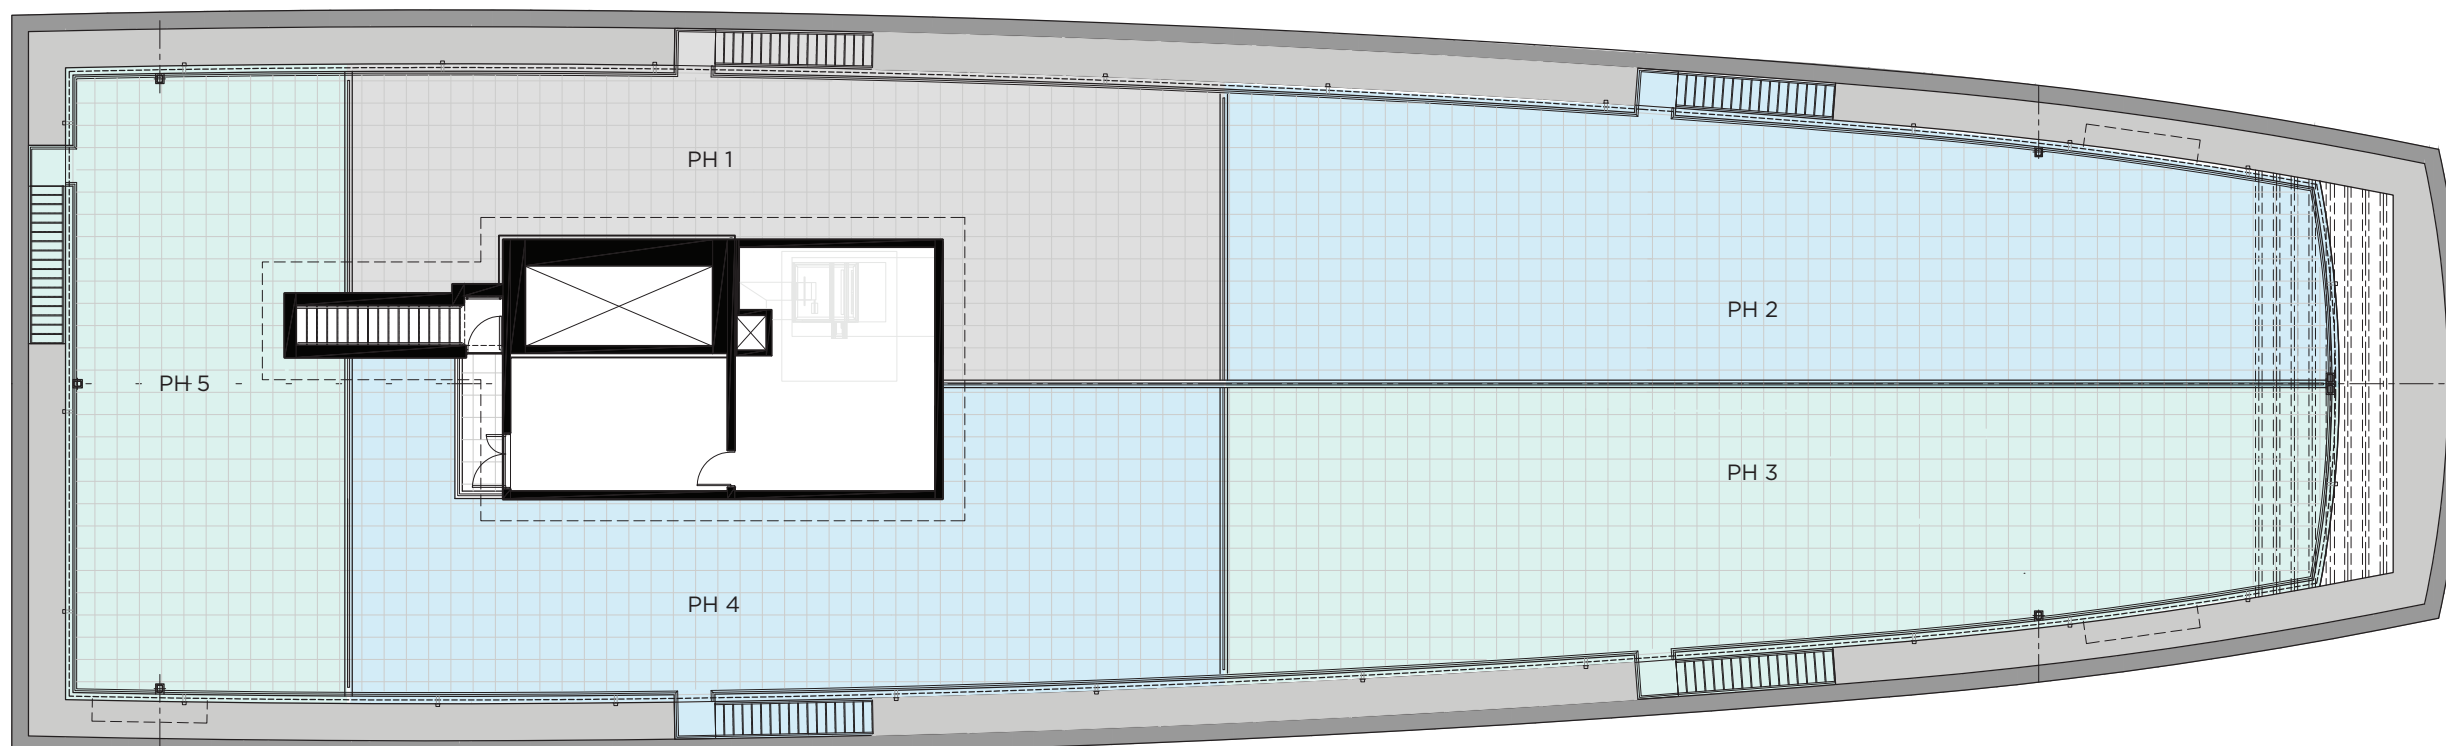

PENTHOUSE 1
3 BED 3 BATH
 SUITE: 1,545 SQ.FT.
 TERRACE: 587 SQ.FT.
 ROOFTOP: 1,562 SQ.FT.
TOTAL: 3,694 SQ.FT.

PENTHOUSE 2
3 BED 3 BATH
 SUITE: 2,123 SQ.FT.
 TERRACE: 1,767 SQ.FT.
 ROOFTOP: 2,235 SQ.FT.
TOTAL: 6,125 SQ.FT.

PENTHOUSE 5
3 BED 3 BATH
 SUITE: 1,617 SQ.FT.
 TERRACE: 1,116 SQ.FT.
 ROOFTOP: 1,323 SQ.FT.
TOTAL: 4,056 SQ.FT.

PENTHOUSE 4
3 BED 3 BATH
 SUITE: 1,786 SQ.FT.
 TERRACE: 589 SQ.FT.
 ROOFTOP: 1,742 SQ.FT.
TOTAL: 4,116 SQ.FT.

PENTHOUSE 3
3 BED 3 BATH
 SUITE: 2,023 SQ.FT.
 TERRACE: 1,770 SQ.FT.
 ROOFTOP: 2,232 SQ.FT.
TOTAL: 6,025 SQ.FT.

CASCADE WEST PENTHOUSE

PENTHOUSE 1
3 BED 3 BATH
 SUITE: 1,545 SQ.FT.
 TERRACE: 587 SQ.FT.
 ROOFTOP: 1,562 SQ.FT.
TOTAL: 3,694 SQ.FT.

PENTHOUSE 2
3 BED 3 BATH
 SUITE: 2,123 SQ.FT.
 TERRACE: 1,767 SQ.FT.
 ROOFTOP: 2,235 SQ.FT.
TOTAL: 6,125 SQ.FT.

PENTHOUSE 5
3 BED 3 BATH
 SUITE: 1,617 SQ.FT.
 TERRACE: 1,116 SQ.FT.
 ROOFTOP: 1,323 SQ.FT.
TOTAL: 4,056 SQ.FT.