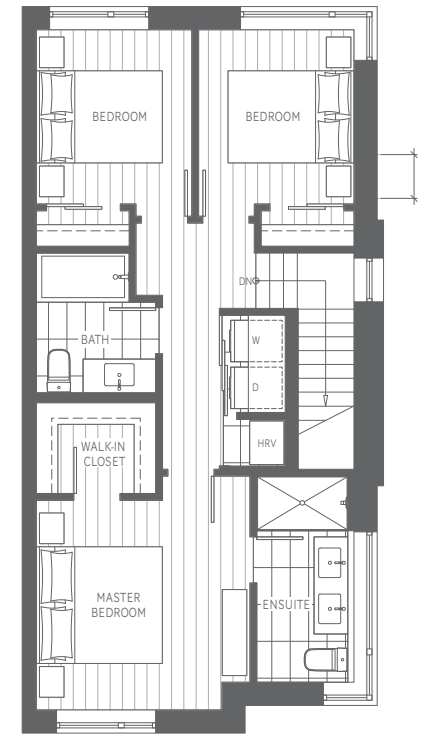

# G PLAN

4 Bedroom + 3.5 Bath + Lock-off Suite

Indoor: 2,208 - 2,212 sq. ft. | Outdoor: 456 - 702 sq. ft.

Total: 2,664 - 2,914 sq. ft.

LEVEL 1

LEVEL 2

LEVEL 3