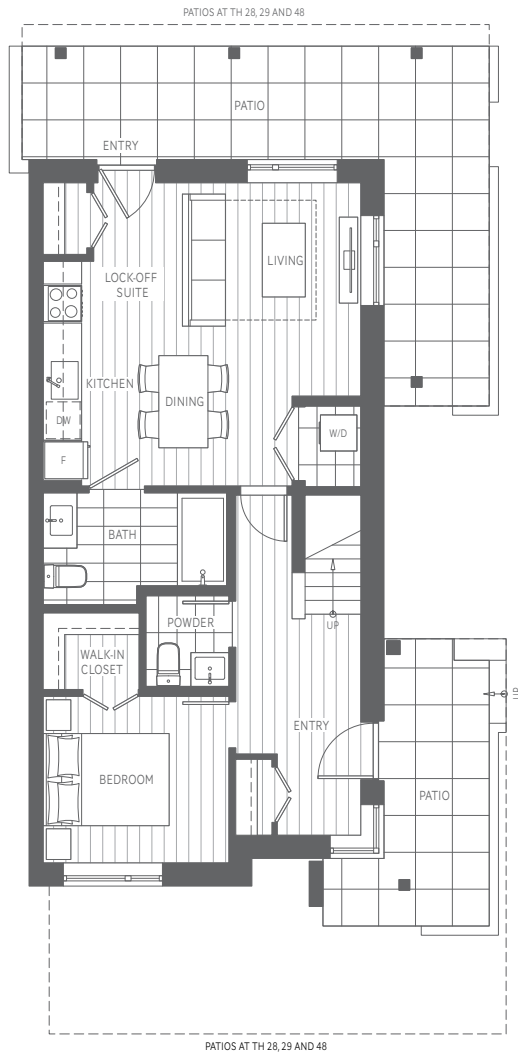

# G PLAN

4 Bedroom + 3.5 Bath + Lock-off Suite

Indoor: 2,208 - 2,212 sq. ft. | Outdoor: 456 - 702 sq. ft.

Total: 2,664 - 2,914 sq. ft.

LEVEL 1

LEVEL 2

LEVEL 3