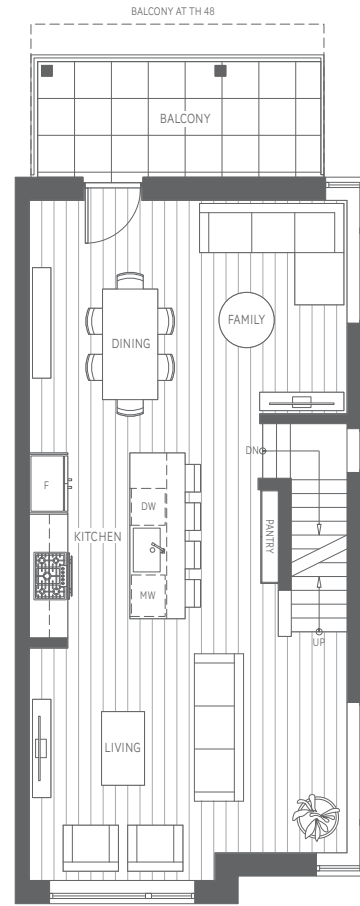

# G PLAN

4 Bedroom + 3.5 Bath + Lock-off Suite

Indoor: 2,208 - 2,212 sq. ft. | Outdoor: 456 - 702 sq. ft.

Total: 2,664 - 2,914 sq. ft.

LEVEL 1

LEVEL 2

LEVEL 3