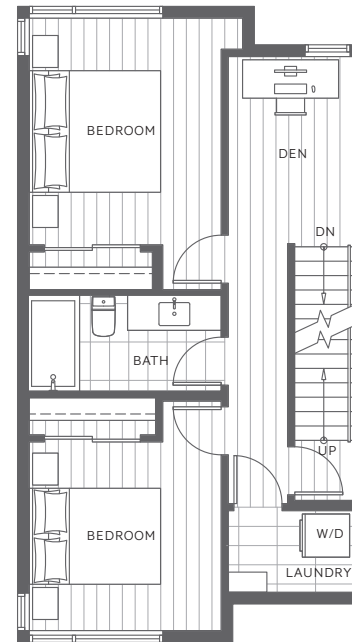

# PLAN D1

4 Bedroom, 3 Bathroom & Den

Indoor: 1,830 sq. ft. | Outdoor: 252-253 sq. ft.

Total: 2,082-2,083 sq. ft.

LEVEL 1

LEVEL 2

LEVEL 3

LEVEL 4