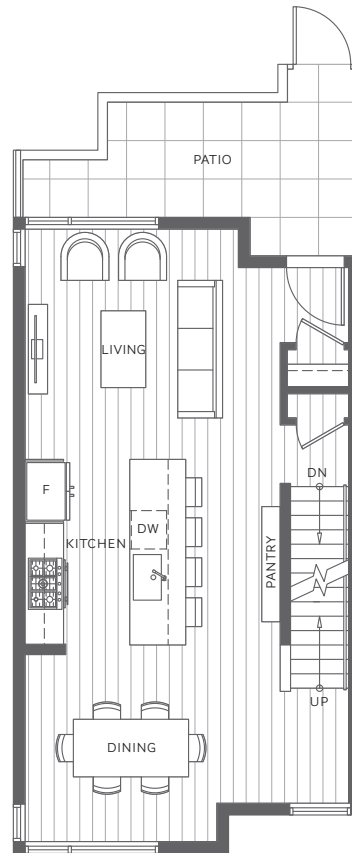

# PLAN D1

4 Bedroom, 3 Bathroom & Den

Indoor: 1,830 sq. ft. | Outdoor: 252-253 sq. ft.

Total: 2,082-2,083 sq. ft.

LEVEL 1

LEVEL 2

LEVEL 3

LEVEL 4