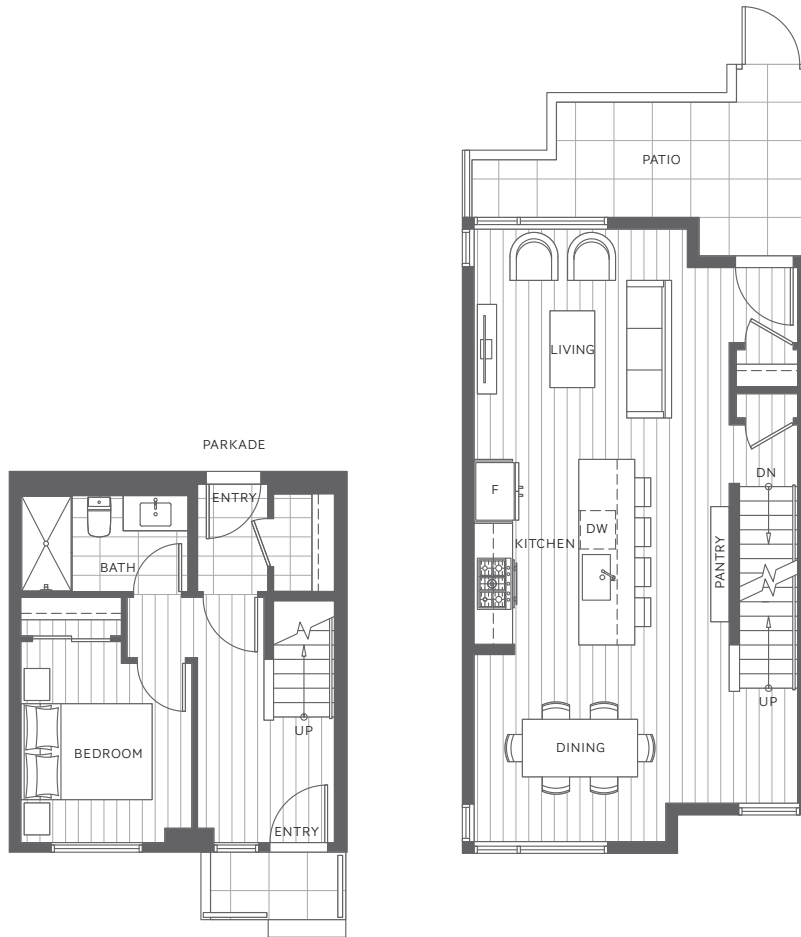

# PLAN D1

4 Bedroom, 3 Bathroom & Den

Indoor: 1,830 sq. ft. | Outdoor: 252-253 sq. ft.

Total: 2,082-2,083 sq. ft.

LEVEL 1

LEVEL 2

LEVEL 3

LEVEL 4