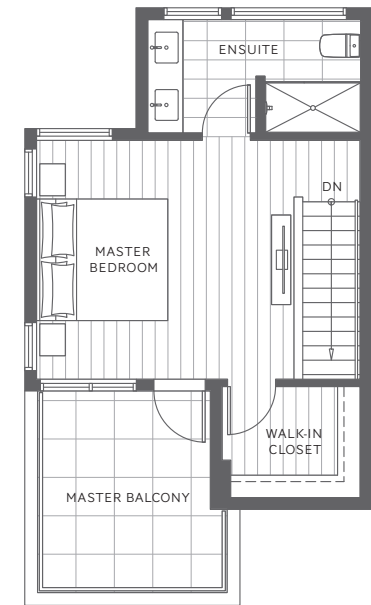

# PLAN D1

4 Bedroom, 3 Bathroom & Den

Indoor: 1,830 sq. ft. | Outdoor: 252-253 sq. ft.

Total: 2,082-2,083 sq. ft.

LEVEL 1

LEVEL 2

LEVEL 3

LEVEL 4