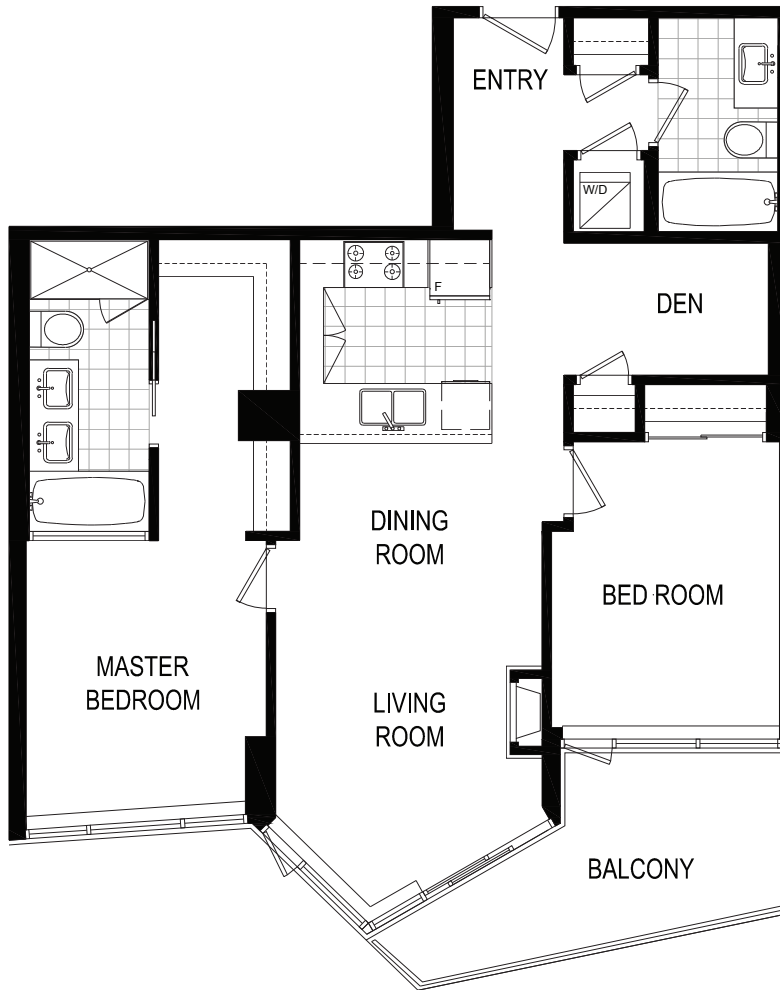

**2 BEDROOM + DEN**  
933 sq.ft.+ BALCONY 104 sq.ft. = 1,037 sq.ft

**SUITE 05**

LEVEL 2 TO 12