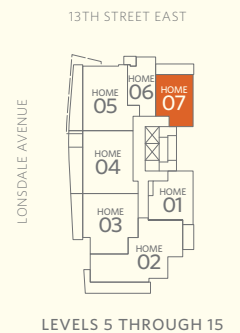

# Home 07

THE PRESCOTT

1 BEDROOM · LIVING 552 SF · DECK 124 SF

0 1 2 5 10 FT

This is not an offering for sale. Any such offering can only be made with a Disclosure Statement. E.&O.E. The developer reserves the right to make changes and modifications to the information contained herein. Renderings, plans, photos and sketches are representational only and may not be accurate. The Prescott, a Wesgroup Properties project, developed by 1250 Lonsdale Developments LP.