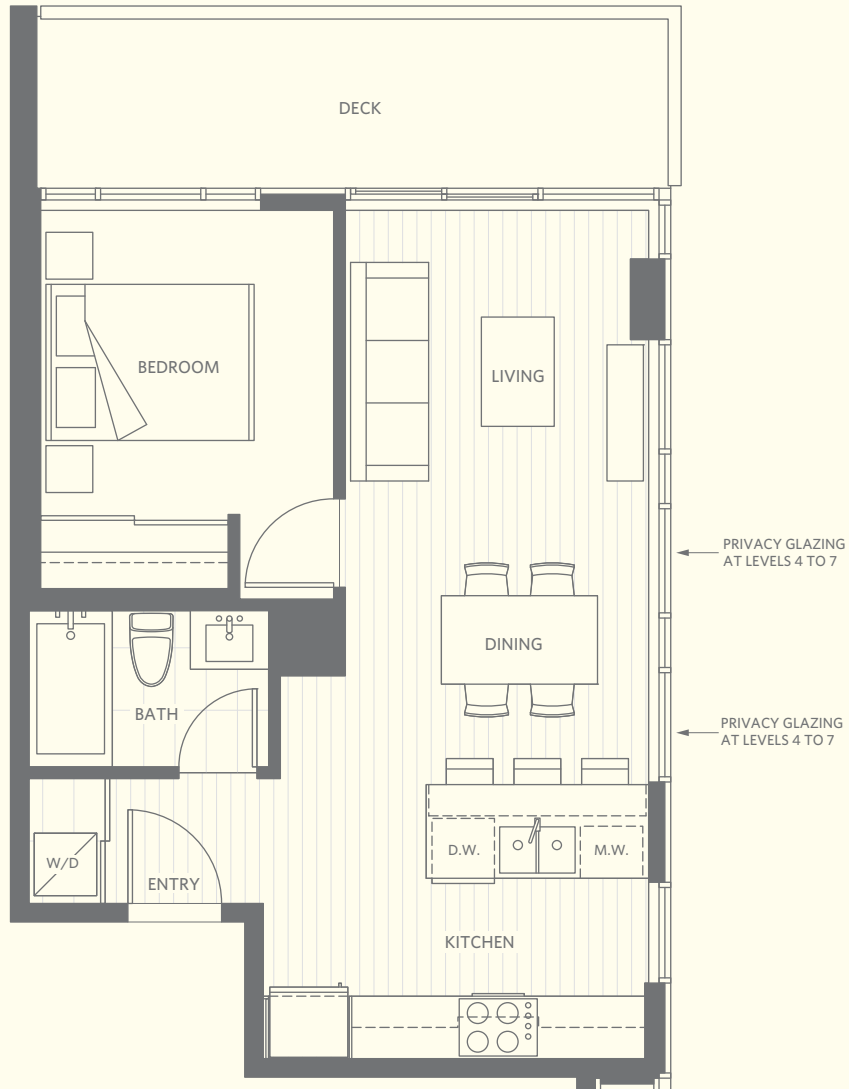

# Home 07

THE PRESCOTT

1 BEDROOM · LIVING 552 SF · DECK 124 SF

0 1 2 5 10 FT

This is not an offering for sale. Any such offering can only be made with a Disclosure Statement. E.&O.E. The developer reserves the right to make changes and modifications to the information contained herein. Renderings, plans, photos and sketches are representational only and may not be accurate. The Prescott, a Wesgroup Properties project, developed by 1250 Lonsdale Developments LP.