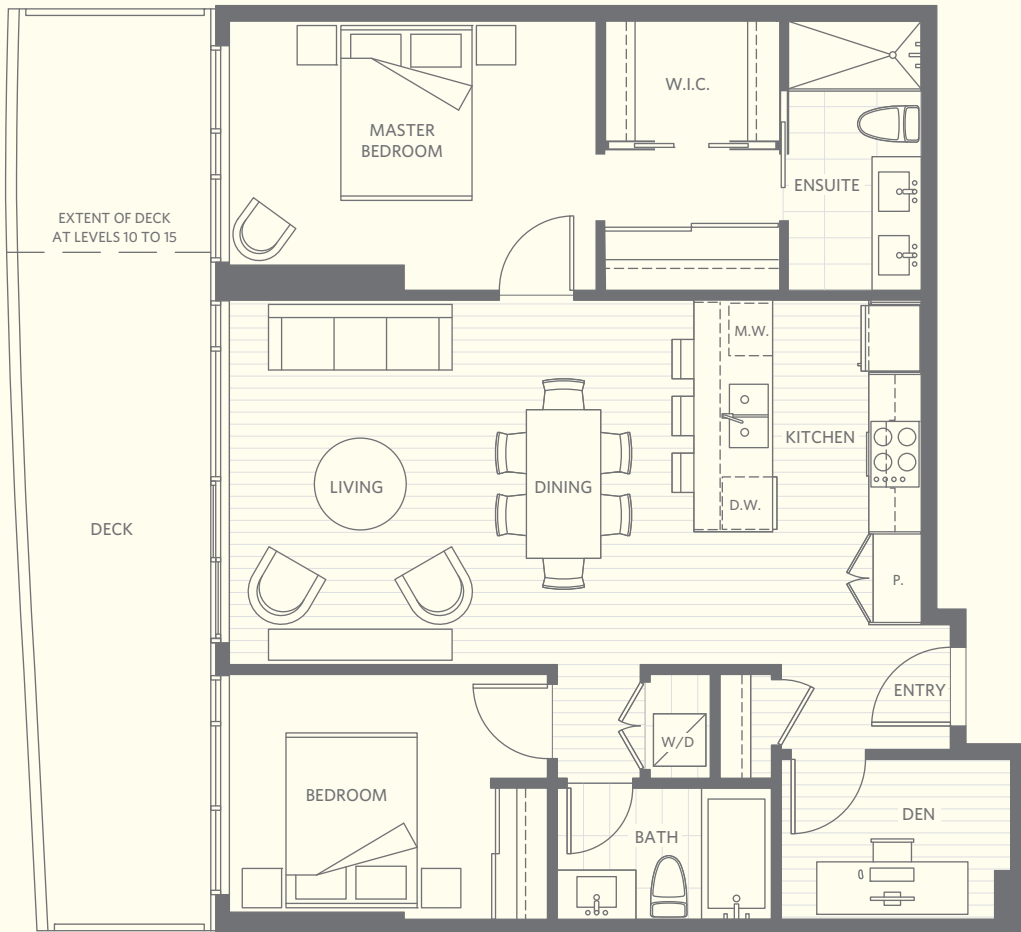

Home 04

2 BEDROOM + DEN · LIVING 996 SF
LEVEL 4 - SKYVIEW TERRACE HOMES · TERRACE 608 SF

THE PRESCOTT

This is not an offering for sale. Any such offering can only be made with a Disclosure Statement. E.&O.E. The developer reserves the right to make changes and modifications to the information contained herein. Renderings, plans, photos and sketches are representational only and may not be accurate. The Prescott, a Wesgroup Properties project, developed by 1250 Lonsdale Developments LP.

Home 04

2 BEDROOM + DEN · LIVING 996 SF
LEVELS 5 THROUGH 9 - VIEWPOINT HOMES · DECK 265 SF
LEVELS 10 THROUGH 15 - INFINITY HOMES · DECK 193 SF

This is not an offering for sale. Any such offering can only be made with a Disclosure Statement. E.&O.E. The developer reserves the right to make changes and modifications to the information contained herein. Renderings, plans, photos and sketches are representational only and may not be accurate. The Prescott, a Wesgroup Properties project, developed by 1250 Lonsdale Developments LP.