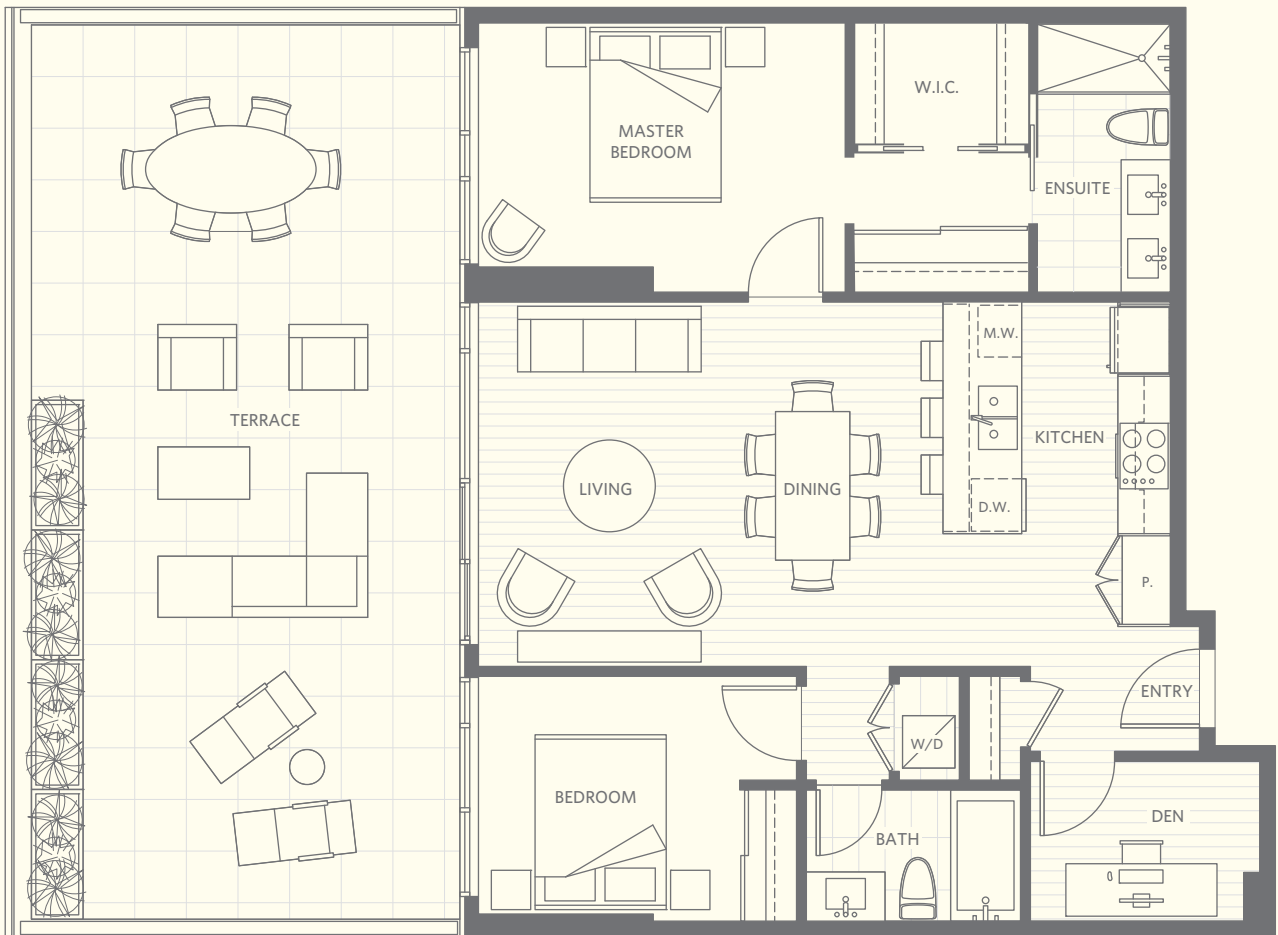

Home 04

2 BEDROOM + DEN · LIVING 996 SF
LEVEL 4 - SKYVIEW TERRACE HOMES · TERRACE 608 SF

THE PRESCOTT

This is not an offering for sale. Any such offering can only be made with a Disclosure Statement. E.&O.E. The developer reserves the right to make changes and modifications to the information contained herein. Renderings, plans, photos and sketches are representational only and may not be accurate. The Prescott, a Wesgroup Properties project, developed by 1250 Lonsdale Developments LP.

Home 04

2 BEDROOM + DEN · LIVING 996 SF
LEVELS 5 THROUGH 9 - VIEWPOINT HOMES · DECK 265 SF
LEVELS 10 THROUGH 15 - INFINITY HOMES · DECK 193 SF

This is not an offering for sale. Any such offering can only be made with a Disclosure Statement. E.&O.E. The developer reserves the right to make changes and modifications to the information contained herein. Renderings, plans, photos and sketches are representational only and may not be accurate. The Prescott, a Wesgroup Properties project, developed by 1250 Lonsdale Developments LP.