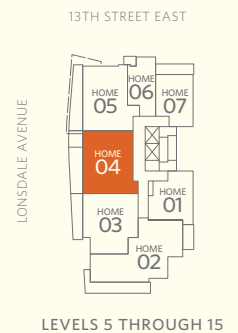

Home 04

2 BEDROOM + DEN · LIVING 996 SF
LEVEL 4 - SKYVIEW TERRACE HOMES · TERRACE 608 SF

THE PRESCOTT

This is not an offering for sale. Any such offering can only be made with a Disclosure Statement. E.&O.E. The developer reserves the right to make changes and modifications to the information contained herein. Renderings, plans, photos and sketches are representational only and may not be accurate. The Prescott, a Wesgroup Properties project, developed by 1250 Lonsdale Developments LP.

Home 04

2 BEDROOM + DEN · LIVING 996 SF
LEVELS 5 THROUGH 9 - VIEWPOINT HOMES · DECK 265 SF
LEVELS 10 THROUGH 15 - INFINITY HOMES · DECK 193 SF

This is not an offering for sale. Any such offering can only be made with a Disclosure Statement. E.&O.E. The developer reserves the right to make changes and modifications to the information contained herein. Renderings, plans, photos and sketches are representational only and may not be accurate. The Prescott, a Wesgroup Properties project, developed by 1250 Lonsdale Developments LP.