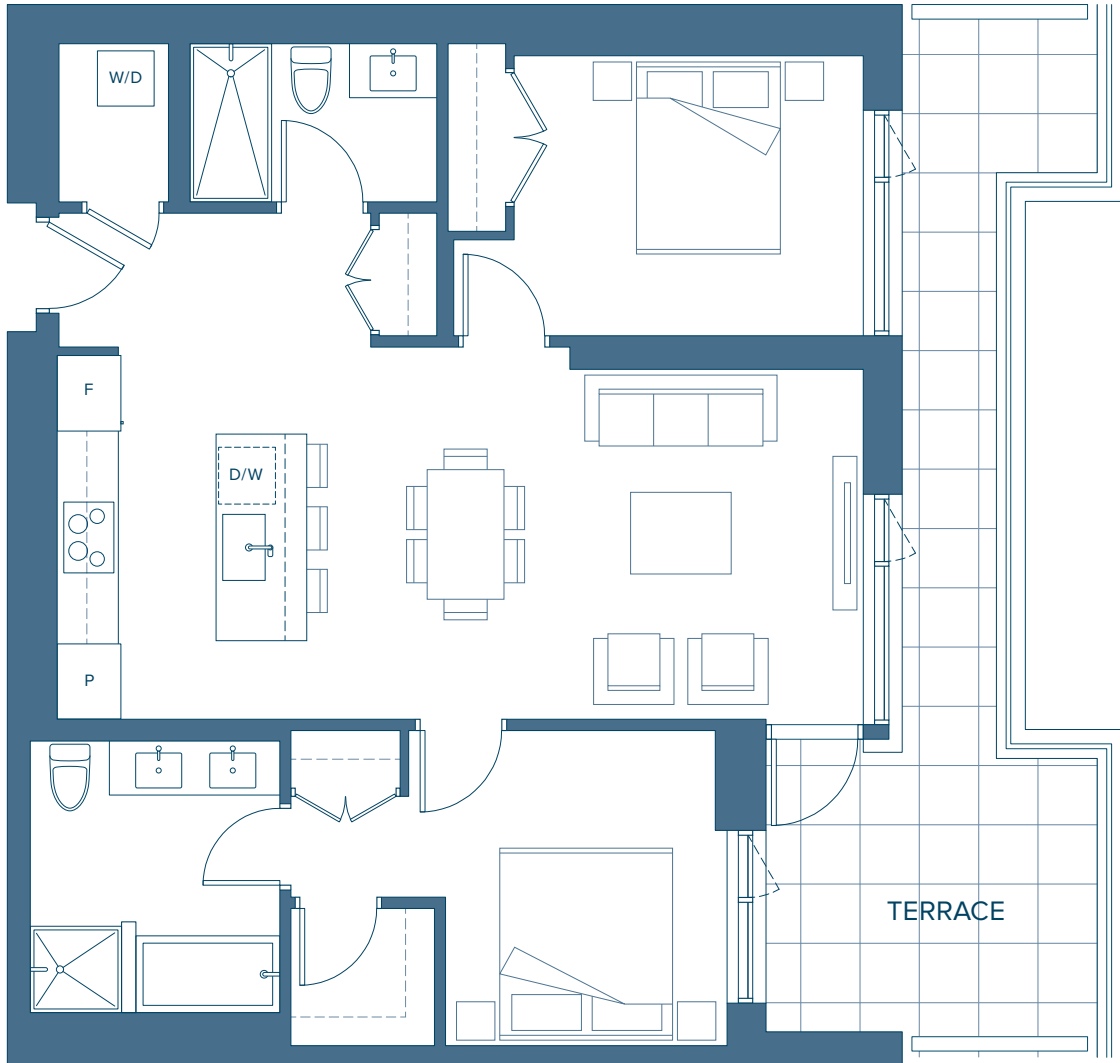

WATERFRONT

LEVEL 4

LEVEL 5

LEVEL 6

LEVEL 7

Plan C15

MARINA COLLECTION

2 BEDROOM

INTERIOR 1,016 SQ. FT.

EXTERIOR 261 SQ. FT.

DRIFT

NORTH HARBOUR™

WATERFRONT

LEVEL 3

Concert reserves the right to make changes to floorplans, project design, specifications, finishes and features. Suite sizes, dimensions and floorplan layouts are approximate and may vary. E.&O.E. June 2021. *Trademarks of Concert Properties Ltd., used under license where applicable.