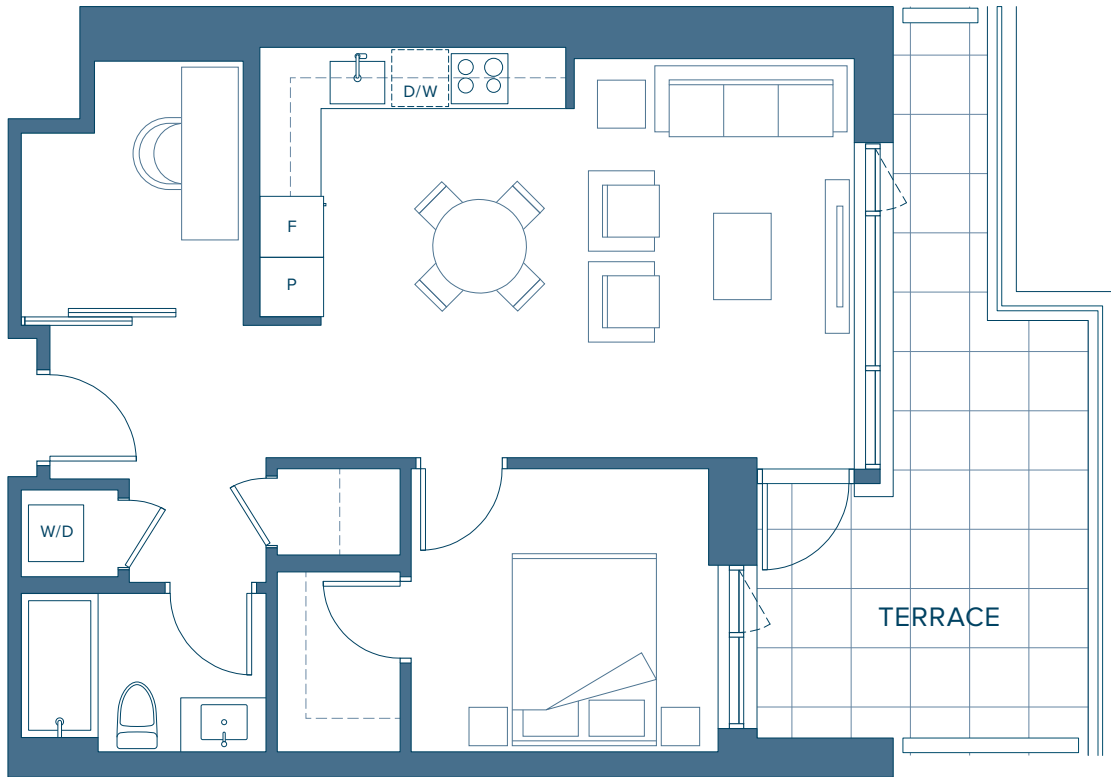

CONCERT®

Plan B2

MARINA COLLECTION

1 BEDROOM + DEN

INTERIOR 702 SQ. FT.

EXTERIOR 205 SQ. FT.

DRIFT

NORTH HARBOUR™

WATERFRONT

LEVEL 3

Concert reserves the right to make changes to floorplans, project design, specifications, finishes and features. Suite sizes, dimensions and floorplan layouts are approximate and may vary. E.&O.E. June 2021. ©Trademarks of Concert Properties Ltd., used under license where applicable.