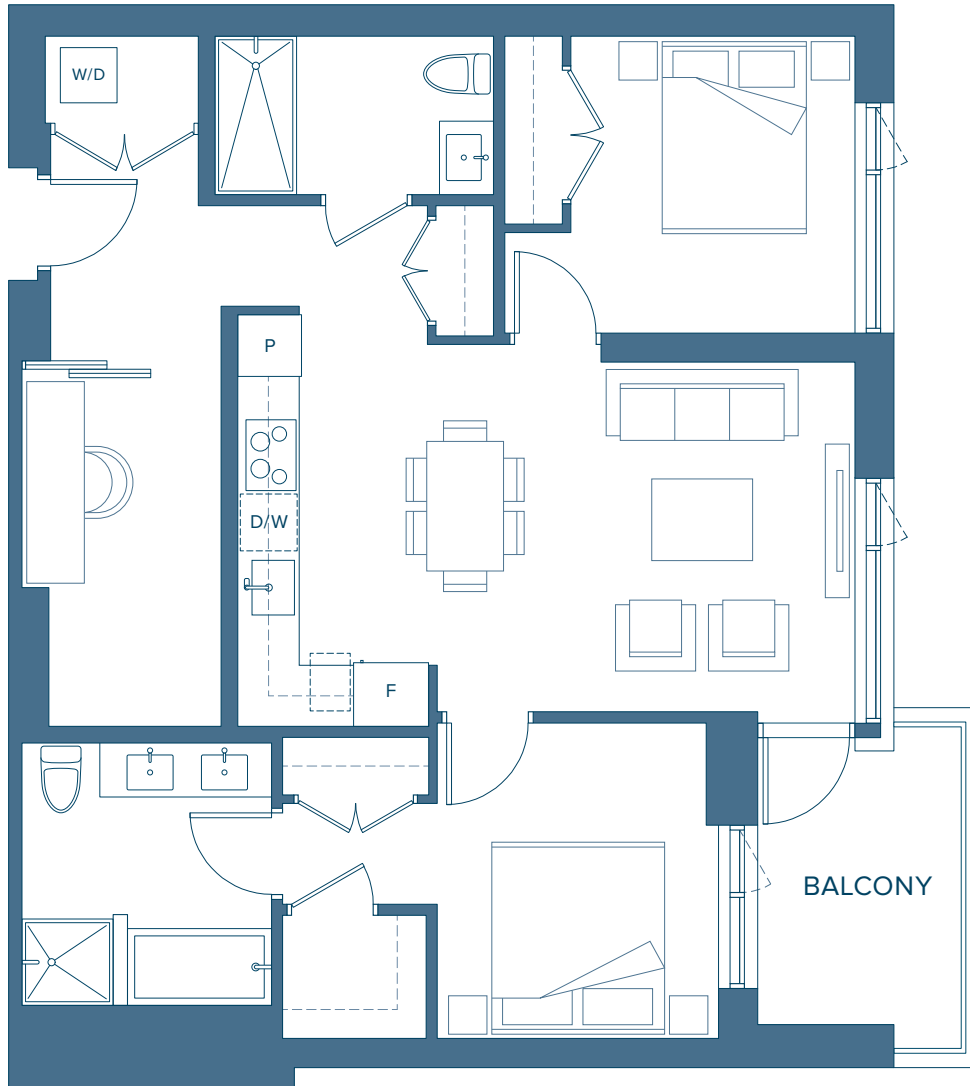

CONCERT®

Plan D1

MARINA COLLECTION

2 BEDROOM + DEN

INTERIOR 1,017 SQ. FT.

EXTERIOR 84 SQ. FT.

DRIFT

NORTH HARBOUR™

WATERFRONT

LEVEL 4

LEVEL 5

LEVEL 6

Plan D6

MARINA COLLECTION

2 BEDROOM + DEN

INTERIOR 1,168 SQ. FT.

EXTERIOR 84 SQ. FT.

DRIFT

NORTH HARBOUR™

WATERFRONT

LEVEL 4

Concert reserves the right to make changes to floorplans, project design, specifications, finishes and features. Suite sizes, dimensions and floorplan layouts are approximate and may vary. E.&O.E. June 2021. *Trademarks of Concert Properties Ltd., used under license where applicable.