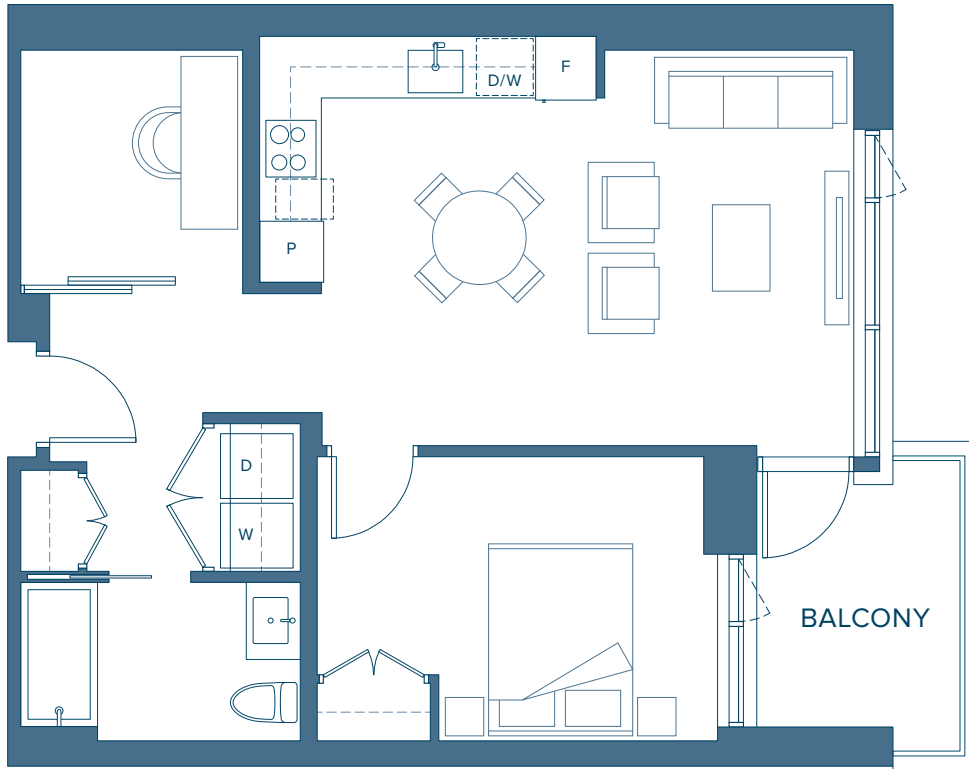

CONCERT®

Plan B3

MARINA COLLECTION

1 BEDROOM + DEN

INTERIOR 703 - 711 SQ. FT.

EXTERIOR 76 SQ. FT.

DRIFT

NORTH HARBOUR™

INTERIOR 1,016 SQ. FT.

EXTERIOR 261 SQ. FT.

DRIFT

NORTH HARBOUR™

WATERFRONT

LEVEL 3

Concert reserves the right to make changes to floorplans, project design, specifications, finishes and features. Suite sizes, dimensions and floorplan layouts are approximate and may vary. E.&O.E. June 2021. *Trademarks of Concert Properties Ltd., used under license where applicable.