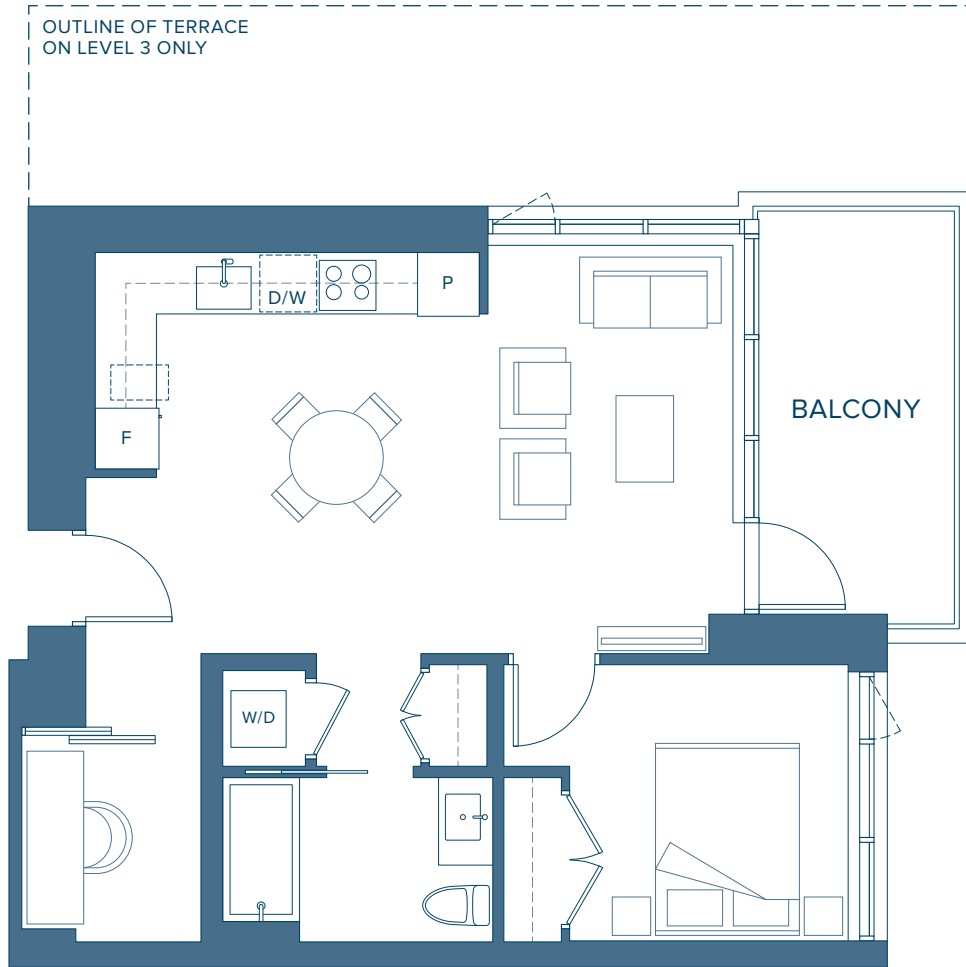

Plan B1

MARINA COLLECTION

1 BEDROOM + DEN

INTERIOR 668 SQ. FT.

EXTERIOR 114 - 333 SQ. FT.

DRIFT

NORTH HARBOUR™

WATERFRONT

LEVEL 3