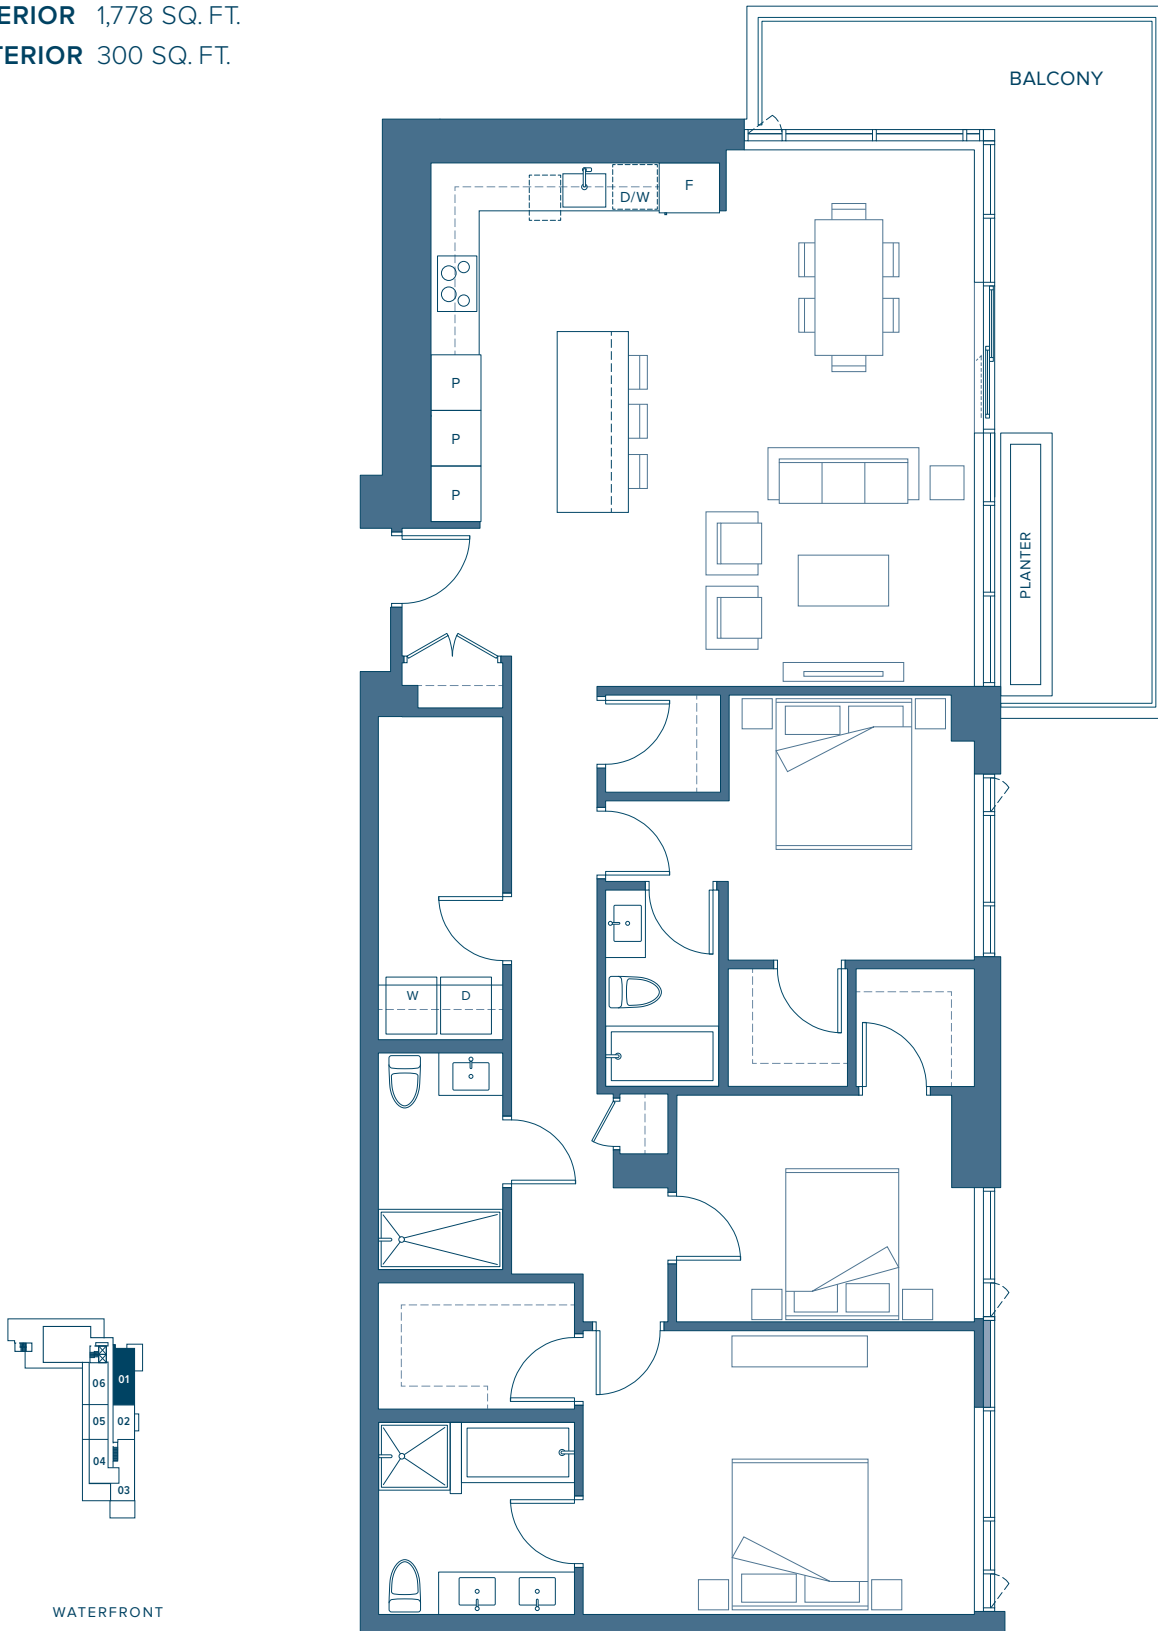

EXTERIOR 84 SQ. FT.

DRIFT

NORTH HARBOUR™

WATERFRONT

LEVEL 4

Concert reserves the right to make changes to floorplans, project design, specifications, finishes and features. Suite sizes, dimensions and floorplan layouts are approximate and may vary. E.&O.E. June 2021. *Trademarks of Concert Properties Ltd., used under license where applicable.

CONCERT®

Plan D7

MARINA COLLECTION

2 BEDROOM + DEN

INTERIOR 1,168 SQ. FT.

EXTERIOR 298 SQ. FT.

DRIFT

NORTH HARBOUR™

WATERFRONT
LEVEL 3

Plan F4

MARINA COLLECTION

3 BEDROOM

INTERIOR 1,778 SQ. FT.

EXTERIOR 300 SQ. FT.

DRIFT

NORTH HARBOUR™

WATERFRONT
LEVEL 9

Concert reserves the right to make changes to floorplans, project design, specifications, finishes and features. Suite sizes, dimensions and floorplan layouts are approximate and may vary. E.&O.E. June 2021. *Trademarks of Concert Properties Ltd., used under license where applicable.