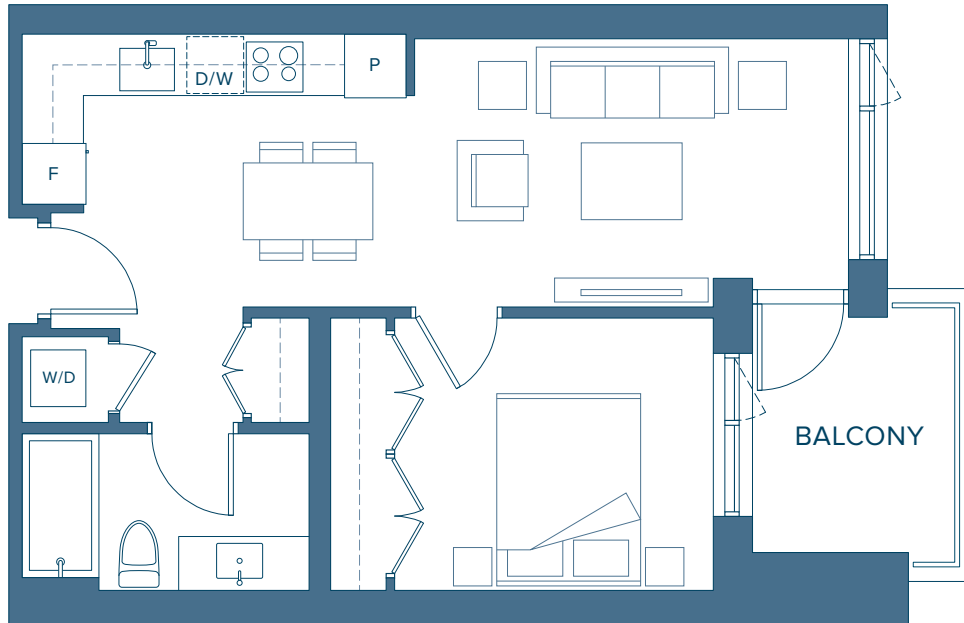

Plan A1

MARINA COLLECTION

1 BEDROOM

INTERIOR 553 - 559 SQ. FT.

EXTERIOR 76 - 169 SQ. FT.

DRIFT

NORTH HARBOUR™

WATERFRONT

LEVEL 3

LEVEL 4

LEVEL 5

LEVEL 6

LEVEL 7

Plan A5

MARINA COLLECTION

1 BEDROOM

INTERIOR 555 - 574 SQ. FT.

EXTERIOR 70 SQ. FT.

DRIFT

NORTH HARBOUR™

WATERFRONT

LEVEL 3

LEVEL 4

LEVEL 5

LEVEL 6

LEVEL 7

LEVEL 8

Plan B1

MARINA COLLECTION

1 BEDROOM + DEN

INTERIOR 668 SQ. FT.

EXTERIOR 114 - 333 SQ. FT.