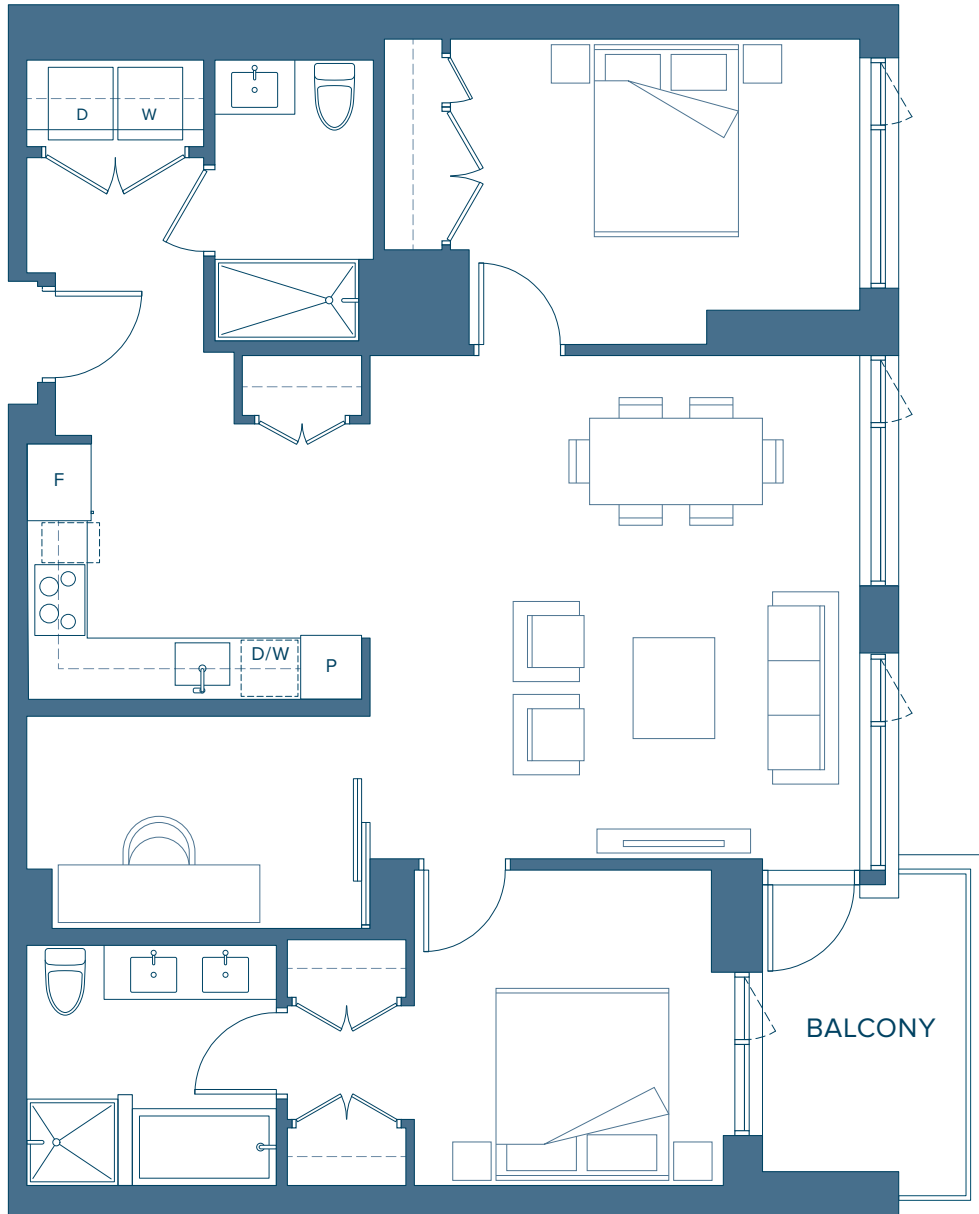

CONCERT®

Plan D1

MARINA COLLECTION

2 BEDROOM + DEN

INTERIOR 1,017 SQ. FT.

EXTERIOR 84 SQ. FT.

DRIFT

NORTH HARBOUR™

WATERFRONT

LEVEL 4

LEVEL 5

LEVEL 6

Plan D6

MARINA COLLECTION

2 BEDROOM + DEN

INTERIOR 1,168 SQ. FT.

EXTERIOR 84 SQ. FT.

DRIFT

NORTH HARBOUR™

WATERFRONT

LEVEL 4

Concert reserves the right to make changes to floorplans, project design, specifications, finishes and features. Suite sizes, dimensions and floorplan layouts are approximate and may vary. E.&O.E. June 2021. *Trademarks of Concert Properties Ltd., used under license where applicable.