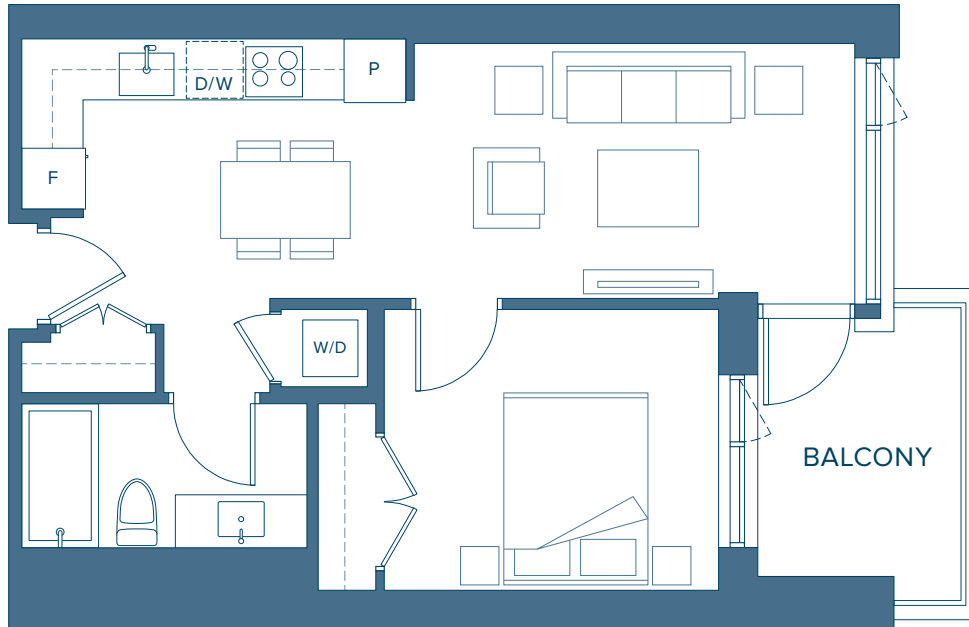

Plan A1

MARINA COLLECTION

1 BEDROOM

INTERIOR 553 - 559 SQ. FT.

EXTERIOR 76 - 169 SQ. FT.

DRIFT

NORTH HARBOUR™

WATERFRONT

LEVEL 3

LEVEL 4

LEVEL 5

LEVEL 6

LEVEL 7

Plan A5

MARINA COLLECTION

1 BEDROOM