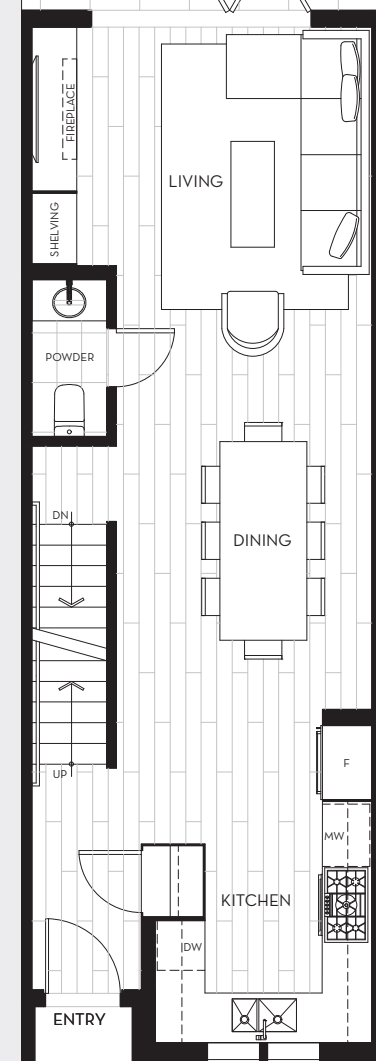

4 BEDROOM
2.5 BATH

INTERIOR
1,988 SQ FT - 1,995 SQ FT

EXTERIOR
185 SQ FT - 193 SQ FT

SITE PLAN

LOWER

MAIN

SECOND

UPPER

HOMES 04, 05, 06, 07, 08, 09

HOLLAND ROW

LIONS GATE VILLAGE

PRIVATE RIVERFRONT ROWHOMES

PLAN

B1

4 BEDROOM
2.5 BATH

INTERIOR
1,984 SQ FT - 1,988 SQ FT

EXTERIOR
194 SQ FT

HOMES 12, 14, 16

SITE PLAN

HOLLAND ROW
LIONS GATE VILLAGE

PRIVATE
RIVERFRONT
ROWHOMES

PLAN

C1

4 BEDROOM
3.5 BATH

INTERIOR
1,992 SQ FT - 1,997 SQ FT

EXTERIOR
131 SQ FT - 133 SQ FT

HOMES 21, 22

SITE PLAN

LOWER

MAIN

SECOND

UPPER