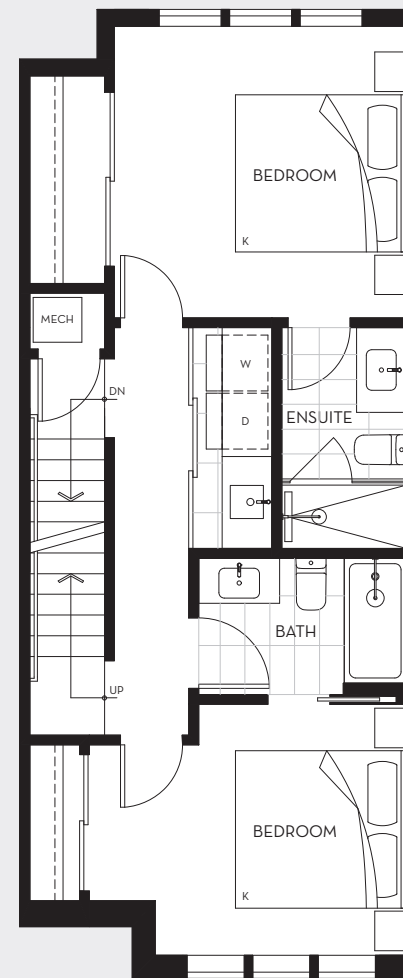

4 BEDROOM
2.5 BATH

INTERIOR
1,988 SQ FT - 1,995 SQ FT

EXTERIOR
185 SQ FT - 193 SQ FT

SITE PLAN

LOWER

MAIN

SECOND

UPPER

EXTERIOR
194 SQ FT

HOMES 12, 14, 16

SITE PLAN

HOLLAND ROW
LIONS GATE VILLAGE

PRIVATE
RIVERFRONT
ROWHOMES

PLAN

C1

4 BEDROOM
3.5 BATH

INTERIOR
1,992 SQ FT - 1,997 SQ FT

EXTERIOR
131 SQ FT - 133 SQ FT

HOMES 21, 22

SITE PLAN

LOWER

MAIN

SECOND

UPPER

HOLLAND ROW
LIONS GATE VILLAGE

PRIVATE
RIVERFRONT
ROWHOMES

PLAN

C3

4 BEDROOM
2.5 BATH

INTERIOR
2,355 SQ FT

EXTERIOR
116 SQ FT

HOME 23