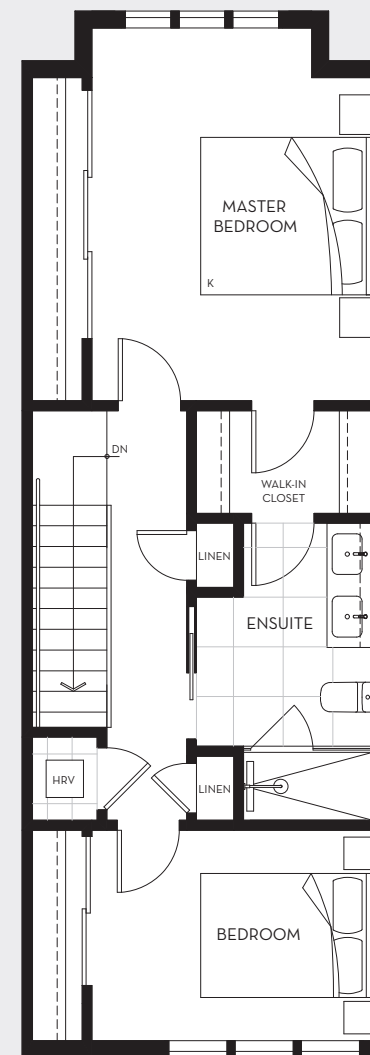

4 BEDROOM
2.5 BATH

INTERIOR
1,988 SQ FT - 1,995 SQ FT

EXTERIOR
185 SQ FT - 193 SQ FT

SITE PLAN

LOWER

MAIN

SECOND

UPPER

HOMES 04, 05, 06, 07, 08, 09

HOLLAND ROW

LIONS GATE VILLAGE

PRIVATE RIVERFRONT ROWHOMES

PLAN

B1

4 BEDROOM
2.5 BATH

INTERIOR
1,984 SQ FT - 1,988 SQ FT

EXTERIOR
194 SQ FT

HOMES 12, 14, 16

SITE PLAN

HOLLAND ROW
LIONS GATE VILLAGE

PRIVATE
RIVERFRONT
ROWHOMES

PLAN

C1

4 BEDROOM
3.5 BATH

INTERIOR
1,992 SQ FT - 1,997 SQ FT

EXTERIOR
131 SQ FT - 133 SQ FT

HOMES 21, 22

SITE PLAN

LOWER

MAIN

SECOND

UPPER