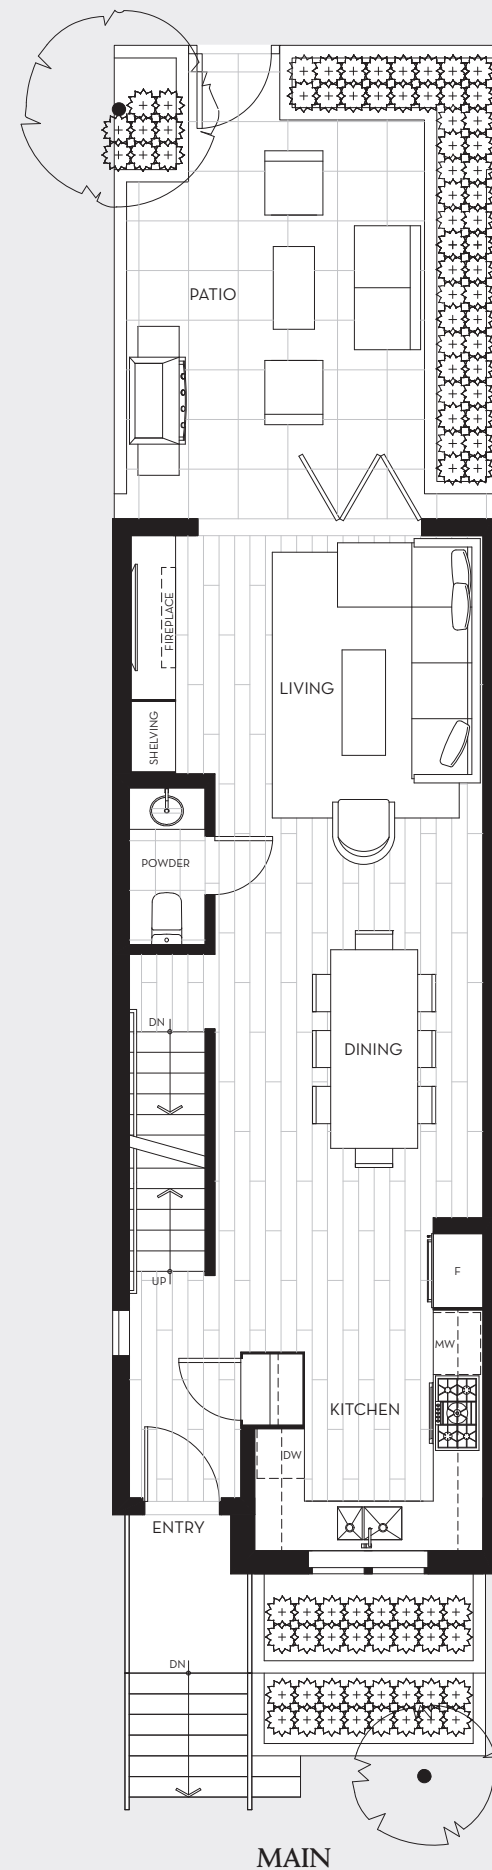

HOLLAND ROW SITE PLAN

The developer reserves the right to modify or make substitutes to the building design, specifications and floorplans should they be necessary. Renderings, views, and layouts are for illustration purposes only. Sales powered by MLA Canada Realty. E.&O.E.

HOLLAND ROW
LIONS GATE VILLAGE

PRIVATE
RIVERFRONT
ROWHOMES

PLAN

A

4 BEDROOM
2.5 BATH

INTERIOR
2,046 SQ FT - 2,102 SQ FT

EXTERIOR
201 SQ FT - 217 SQ FT

HOMES 11, 13, 15, 17

SITE PLAN

LOWER

SECOND

UPPER

HOLLAND ROW
LIONS GATE VILLAGE

PRIVATE
RIVERFRONT
ROWHOMES

PLAN

B

4 BEDROOM
2.5 BATH

INTERIOR
1,988 SQ FT - 1,995 SQ FT

EXTERIOR
185 SQ FT - 193 SQ FT

SITE PLAN

LOWER

MAIN

SECOND

UPPER