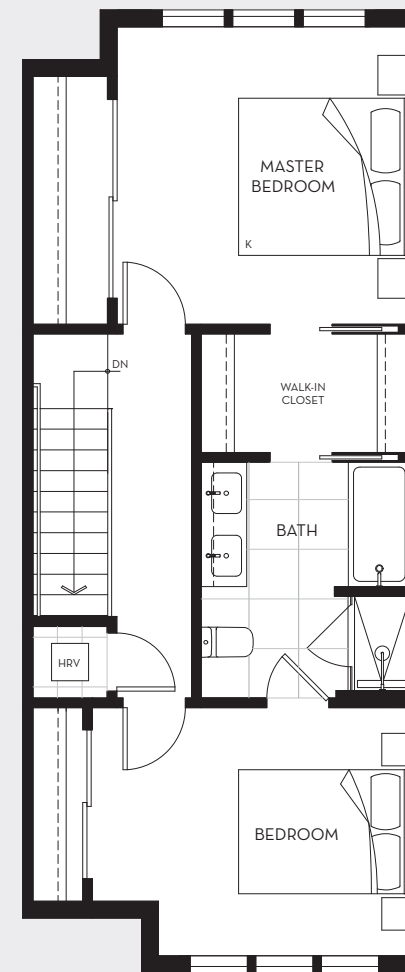

4 BEDROOM
2.5 BATH

INTERIOR
1,988 SQ FT - 1,995 SQ FT

EXTERIOR
185 SQ FT - 193 SQ FT

SITE PLAN

LOWER

MAIN

SECOND

UPPER

EXTERIOR
194 SQ FT

HOMES 12, 14, 16

SITE PLAN

HOLLAND ROW
LIONS GATE VILLAGE

PRIVATE
RIVERFRONT
ROWHOMES

PLAN

C1

4 BEDROOM
3.5 BATH

INTERIOR
1,992 SQ FT - 1,997 SQ FT

EXTERIOR
131 SQ FT - 133 SQ FT

HOMES 21, 22

SITE PLAN

LOWER

MAIN

SECOND

UPPER

HOLLAND ROW
LIONS GATE VILLAGE

PRIVATE
RIVERFRONT
ROWHOMES

PLAN

C3

4 BEDROOM
2.5 BATH

INTERIOR
2,355 SQ FT

EXTERIOR
116 SQ FT

HOME 23