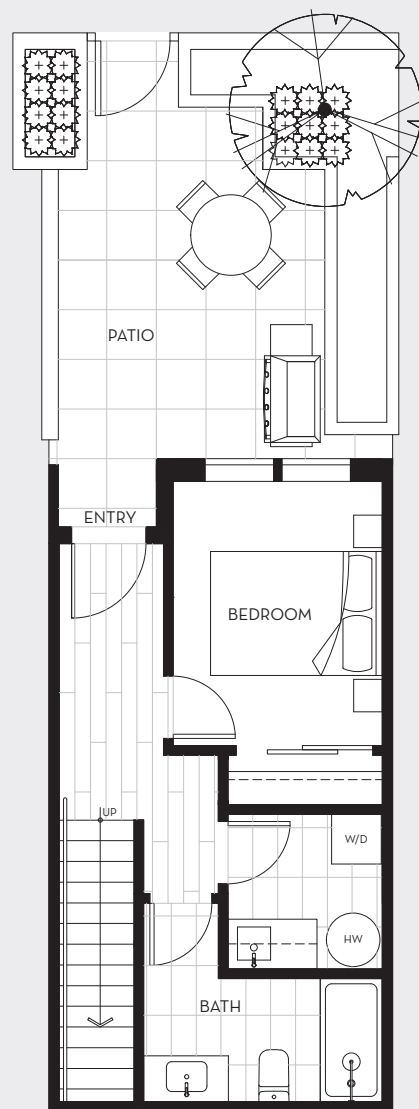

4 BEDROOM
2.5 BATH

INTERIOR
1,988 SQ FT - 1,995 SQ FT

EXTERIOR
185 SQ FT - 193 SQ FT

SITE PLAN

LOWER

MAIN

SECOND

UPPER

SITE PLAN

LOWER

MAIN

SECOND

UPPER

HOLLAND ROW
LIONS GATE VILLAGE

PRIVATE
RIVERFRONT
ROWHOMES

PLAN

D2

3 BEDROOM
3.5 BATH

INTERIOR
1,614 SQ FT

EXTERIOR
174 SQ FT

HOME 02

SITE PLAN

MAIN

SECOND

UPPER