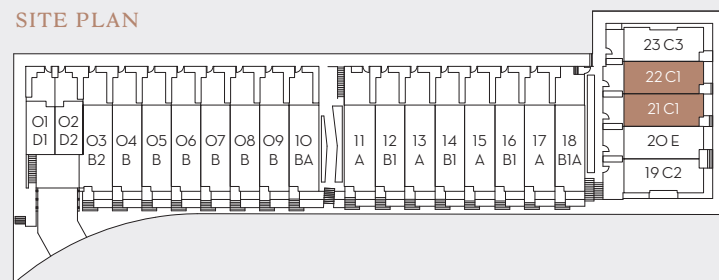

HOMES 04, 05, 06, 07, 08, 09

HOLLAND ROW

LIONS GATE VILLAGE

PRIVATE RIVERFRONT ROWHOMES

PLAN

B1

4 BEDROOM
2.5 BATH

INTERIOR
1,984 SQ FT - 1,988 SQ FT

EXTERIOR
194 SQ FT

HOMES 12, 14, 16

SITE PLAN

HOLLAND ROW
LIONS GATE VILLAGE

PRIVATE
RIVERFRONT
ROWHOMES

PLAN

C1

4 BEDROOM
3.5 BATH

INTERIOR
1,992 SQ FT - 1,997 SQ FT

EXTERIOR
131 SQ FT - 133 SQ FT

HOMES 21, 22

SITE PLAN

LOWER

MAIN

SECOND

UPPER

HOLLAND ROW
LIONS GATE VILLAGE

PRIVATE
RIVERFRONT
ROWHOMES

PLAN

C3

4 BEDROOM
2.5 BATH

INTERIOR
2,355 SQ FT

EXTERIOR
116 SQ FT

HOME 23