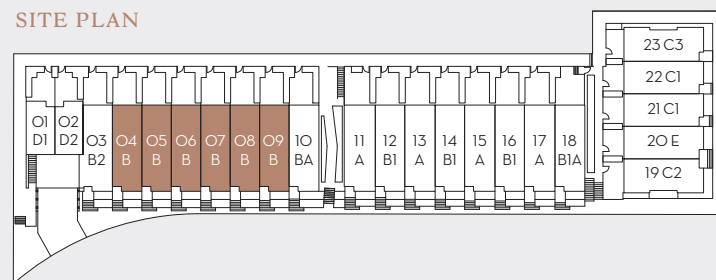

SITE PLAN

LOWER

SECOND

UPPER

HOLLAND ROW
LIONS GATE VILLAGE

PRIVATE
RIVERFRONT
ROWHOMES

PLAN

B

4 BEDROOM
2.5 BATH

INTERIOR
1,988 SQ FT - 1,995 SQ FT

EXTERIOR
185 SQ FT - 193 SQ FT

SITE PLAN

LOWER

MAIN

SECOND

UPPER

HOMES 04, 05, 06, 07, 08, 09

HOLLAND ROW

LIONS GATE VILLAGE

PRIVATE RIVERFRONT ROWHOMES

PLAN

B1

4 BEDROOM
2.5 BATH

INTERIOR
1,984 SQ FT - 1,988 SQ FT

INTERIOR
1,992 SQ FT - 1,997 SQ FT

EXTERIOR
131 SQ FT - 133 SQ FT

HOMES 21, 22

SITE PLAN

LOWER

MAIN

SECOND

UPPER