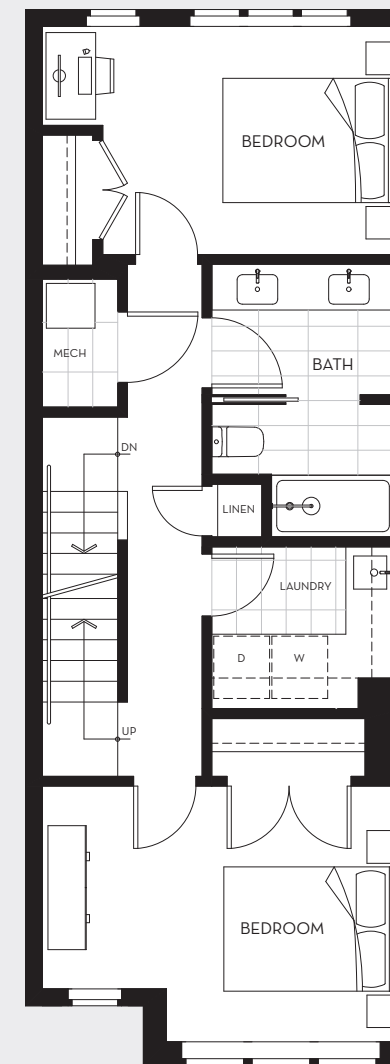

HOLLAND ROW
LIONS GATE VILLAGE

PRIVATE
RIVERFRONT
ROWHOMES

PLAN

A

4 BEDROOM
2.5 BATH

INTERIOR
2,046 SQ FT - 2,102 SQ FT

EXTERIOR
201 SQ FT - 217 SQ FT

HOMES 11, 13, 15, 17

SITE PLAN

LOWER

SECOND

UPPER

HOLLAND ROW
LIONS GATE VILLAGE

PRIVATE
RIVERFRONT
ROWHOMES

PLAN

B

4 BEDROOM
2.5 BATH

INTERIOR
1,988 SQ FT - 1,995 SQ FT

EXTERIOR
185 SQ FT - 193 SQ FT

SITE PLAN

LOWER

MAIN

SECOND

UPPER

HOMES 04, 05, 06, 07, 08, 09

HOLLAND ROW

LIONS GATE VILLAGE

PRIVATE RIVERFRONT ROWHOMES

PLAN

B1

4 BEDROOM
2.5 BATH

INTERIOR
1,984 SQ FT - 1,988 SQ FT