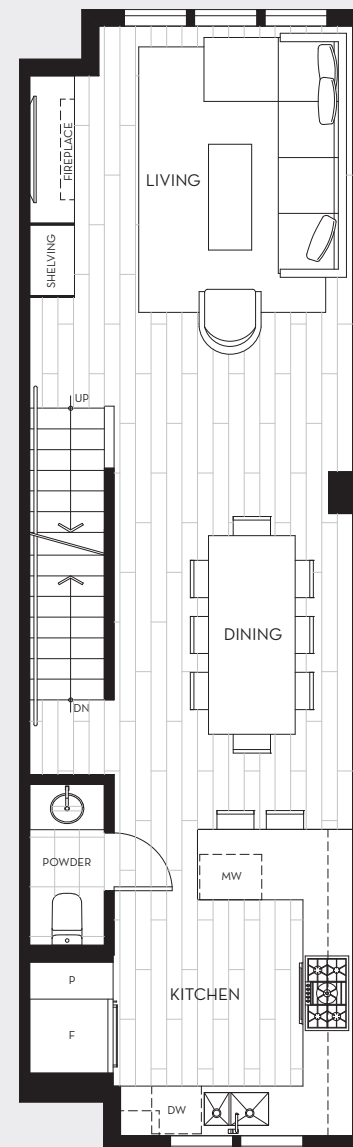

4 BEDROOM
2.5 BATH

INTERIOR
1,988 SQ FT - 1,995 SQ FT

EXTERIOR
185 SQ FT - 193 SQ FT

SITE PLAN

LOWER

MAIN

SECOND

UPPER

INTERIOR
1,992 SQ FT - 1,997 SQ FT

EXTERIOR
131 SQ FT - 133 SQ FT

HOMES 21, 22

SITE PLAN

LOWER

MAIN

SECOND

UPPER

D2

3 BEDROOM
3.5 BATH

INTERIOR
1,614 SQ FT

EXTERIOR
174 SQ FT

HOME 02

SITE PLAN

MAIN

SECOND

UPPER