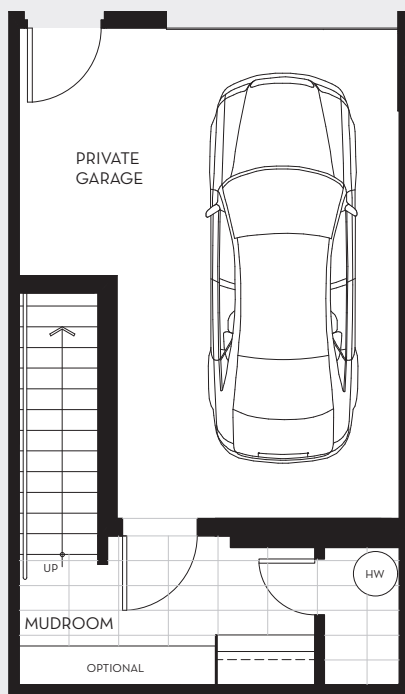

EXTERIOR
194 SQ FT

HOMES 12, 14, 16

SITE PLAN

HOLLAND ROW
LIONS GATE VILLAGE

PRIVATE
RIVERFRONT
ROWHOMES

PLAN

C1

4 BEDROOM
3.5 BATH

INTERIOR
1,992 SQ FT - 1,997 SQ FT

EXTERIOR
131 SQ FT - 133 SQ FT

HOMES 21, 22

SITE PLAN

LOWER

MAIN

SECOND

UPPER