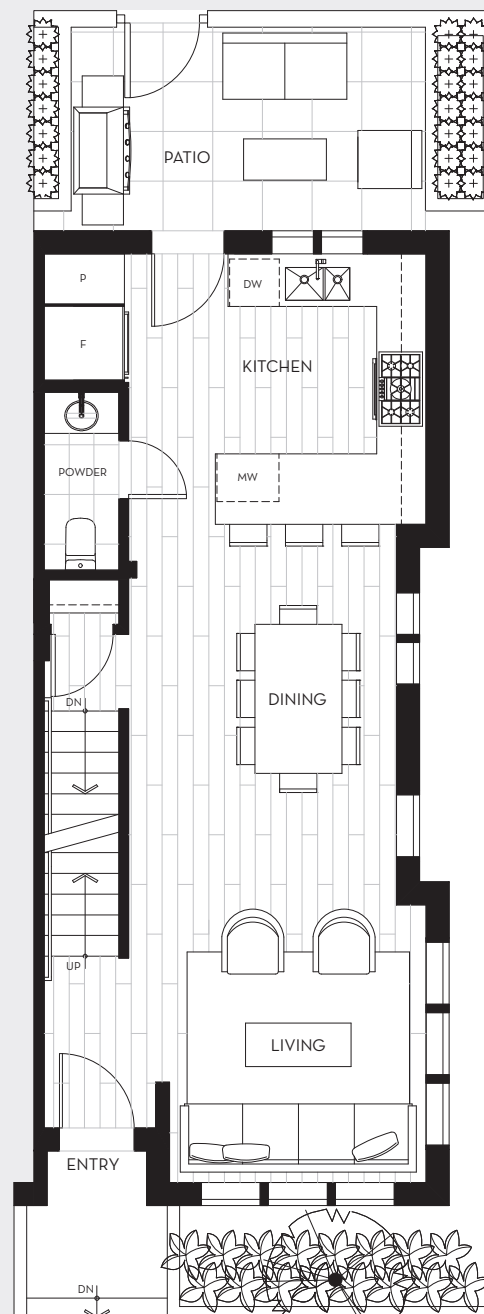

INTERIOR
1,992 SQ FT - 1,997 SQ FT

EXTERIOR
131 SQ FT - 133 SQ FT

HOMES 21, 22

SITE PLAN

LOWER

MAIN

SECOND

UPPER

HOLLAND ROW
LIONS GATE VILLAGE

PRIVATE
RIVERFRONT
ROWHOMES

PLAN

C3

4 BEDROOM
2.5 BATH

INTERIOR
2,355 SQ FT

EXTERIOR
116 SQ FT

HOME 23

SITE PLAN

LOWER

MAIN

SECOND

UPPER

HOLLAND ROW
LIONS GATE VILLAGE

PRIVATE
RIVERFRONT
ROWHOMES

PLAN

D2

3 BEDROOM
3.5 BATH

INTERIOR
1,614 SQ FT

EXTERIOR
174 SQ FT

HOME 02

SITE PLAN

MAIN

SECOND