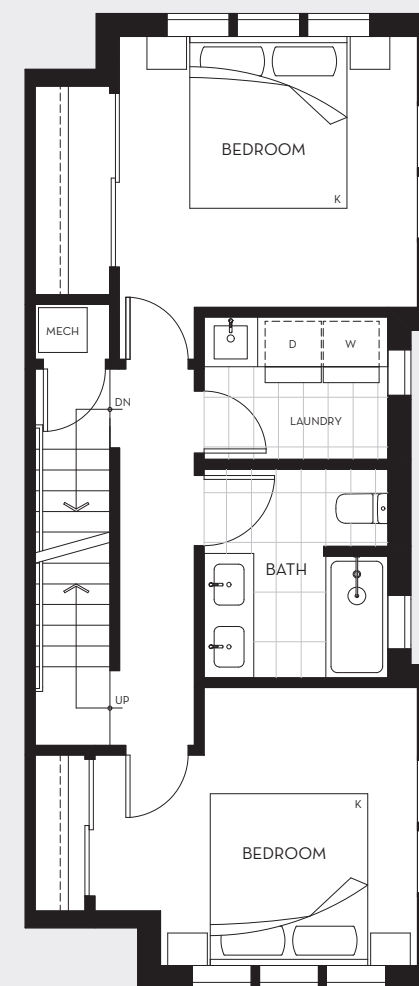

INTERIOR
1,992 SQ FT - 1,997 SQ FT

EXTERIOR
131 SQ FT - 133 SQ FT

HOMES 21, 22

SITE PLAN

LOWER

MAIN

SECOND

UPPER

HOLLAND ROW
LIONS GATE VILLAGE

PRIVATE
RIVERFRONT
ROWHOMES

PLAN

C3

4 BEDROOM
2.5 BATH

INTERIOR
2,355 SQ FT

EXTERIOR
116 SQ FT

HOME 23

SITE PLAN

LOWER

MAIN

SECOND

UPPER

HOLLAND ROW
LIONS GATE VILLAGE

PRIVATE
RIVERFRONT
ROWHOMES

PLAN

D2

3 BEDROOM
3.5 BATH

INTERIOR
1,614 SQ FT

EXTERIOR
174 SQ FT

HOME 02

SITE PLAN

MAIN

SECOND