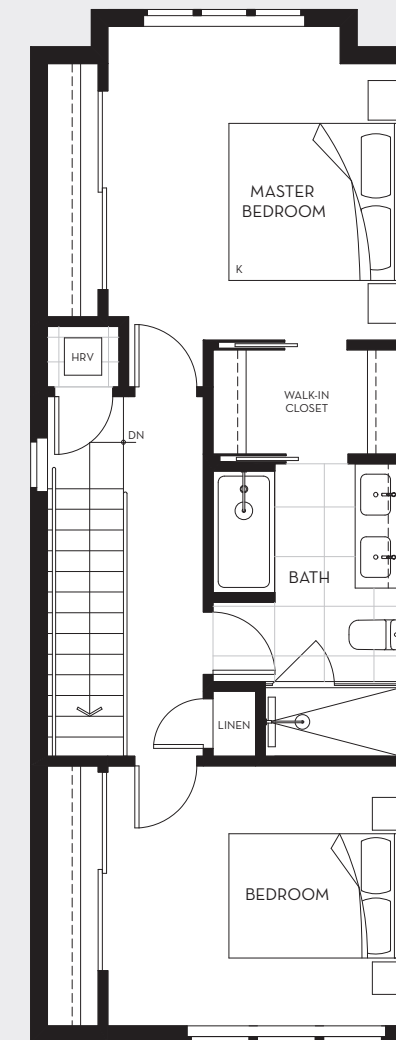

HOLLAND ROW
LIONS GATE VILLAGE

PRIVATE
RIVERFRONT
ROWHOMES

PLAN

A

4 BEDROOM
2.5 BATH

INTERIOR
2,046 SQ FT - 2,102 SQ FT

EXTERIOR
201 SQ FT - 217 SQ FT

HOMES 11, 13, 15, 17

SITE PLAN

LOWER

SECOND

UPPER

HOLLAND ROW
LIONS GATE VILLAGE

PRIVATE
RIVERFRONT
ROWHOMES

PLAN

B

4 BEDROOM
2.5 BATH

INTERIOR
1,988 SQ FT - 1,995 SQ FT

EXTERIOR
185 SQ FT - 193 SQ FT

SITE PLAN

LOWER

MAIN

SECOND

UPPER

HOMES 04, 05, 06, 07, 08, 09

HOLLAND ROW

LIONS GATE VILLAGE

PRIVATE RIVERFRONT ROWHOMES

PLAN

B1

4 BEDROOM
2.5 BATH

INTERIOR
1,984 SQ FT - 1,988 SQ FT