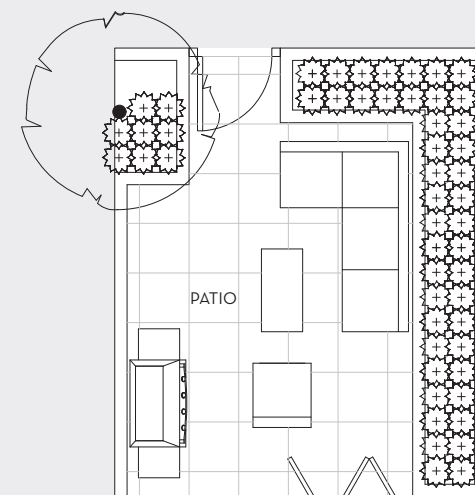

SITE PLAN

LOWER

SECOND

UPPER

HOLLAND ROW
LIONS GATE VILLAGE

PRIVATE
RIVERFRONT
ROWHOMES

PLAN

B

4 BEDROOM
2.5 BATH

INTERIOR
1,988 SQ FT - 1,995 SQ FT

EXTERIOR
185 SQ FT - 193 SQ FT

SITE PLAN

LOWER

MAIN

SECOND

UPPER