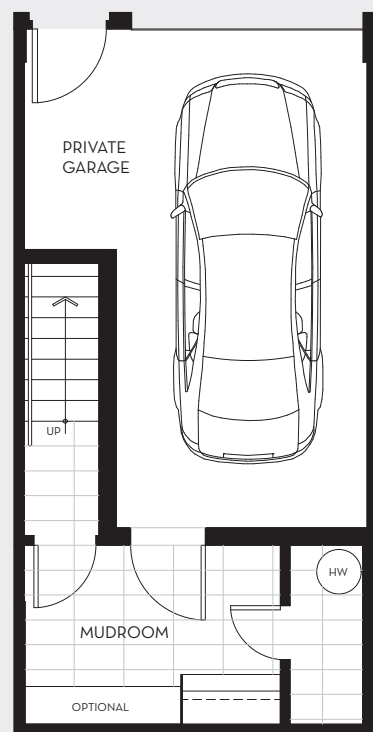

4 BEDROOM
2.5 BATH

INTERIOR
1,988 SQ FT - 1,995 SQ FT

EXTERIOR
185 SQ FT - 193 SQ FT

SITE PLAN

LOWER

MAIN

SECOND

UPPER

HOMES 04, 05, 06, 07, 08, 09

HOLLAND ROW

LIONS GATE VILLAGE

PRIVATE RIVERFRONT ROWHOMES

PLAN

B1

4 BEDROOM
2.5 BATH

INTERIOR
1,984 SQ FT - 1,988 SQ FT

EXTERIOR
194 SQ FT

HOMES 12, 14, 16

SITE PLAN

HOLLAND ROW
LIONS GATE VILLAGE

PRIVATE
RIVERFRONT
ROWHOMES

PLAN

C1

4 BEDROOM
3.5 BATH