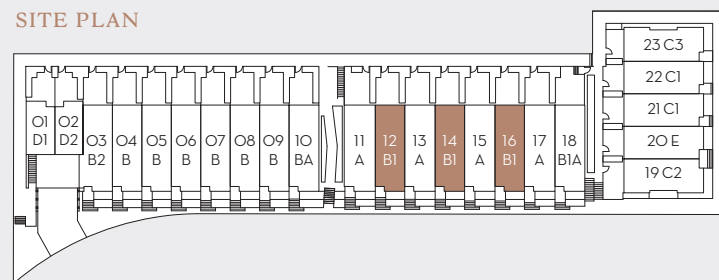

4 BEDROOM
2.5 BATH

INTERIOR
1,988 SQ FT - 1,995 SQ FT

EXTERIOR
185 SQ FT - 193 SQ FT

SITE PLAN

LOWER

MAIN

SECOND

UPPER

HOMES 04, 05, 06, 07, 08, 09

HOLLAND ROW

LIONS GATE VILLAGE

PRIVATE RIVERFRONT ROWHOMES

PLAN

B1

4 BEDROOM
2.5 BATH

INTERIOR
1,984 SQ FT - 1,988 SQ FT

EXTERIOR
194 SQ FT

HOMES 12, 14, 16

SITE PLAN

HOLLAND ROW
LIONS GATE VILLAGE

PRIVATE
RIVERFRONT
ROWHOMES

PLAN

C1

4 BEDROOM
3.5 BATH

INTERIOR
1,992 SQ FT - 1,997 SQ FT

EXTERIOR
131 SQ FT - 133 SQ FT

HOMES 21, 22

SITE PLAN

LOWER

MAIN

SECOND

UPPER