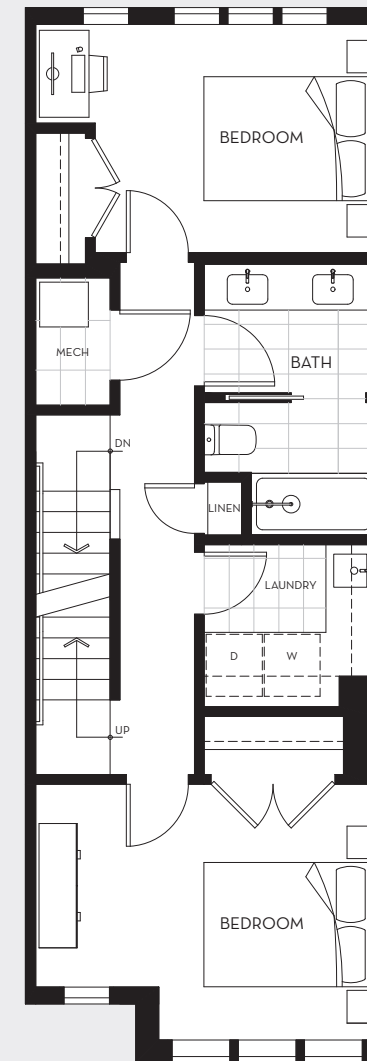

SITE PLAN

LOWER

SECOND

UPPER

HOLLAND ROW
LIONS GATE VILLAGE

PRIVATE
RIVERFRONT
ROWHOMES

PLAN

B

4 BEDROOM
2.5 BATH

INTERIOR
1,988 SQ FT - 1,995 SQ FT

EXTERIOR
185 SQ FT - 193 SQ FT

SITE PLAN

LOWER

MAIN

SECOND

UPPER

HOMES 04, 05, 06, 07, 08, 09

HOLLAND ROW

LIONS GATE VILLAGE

PRIVATE RIVERFRONT ROWHOMES

PLAN

B1

4 BEDROOM
2.5 BATH

INTERIOR
1,984 SQ FT - 1,988 SQ FT

EXTERIOR
194 SQ FT

HOMES 12, 14, 16

SITE PLAN

HOLLAND ROW
LIONS GATE VILLAGE

PRIVATE
RIVERFRONT
ROWHOMES

PLAN

C1

4 BEDROOM
3.5 BATH