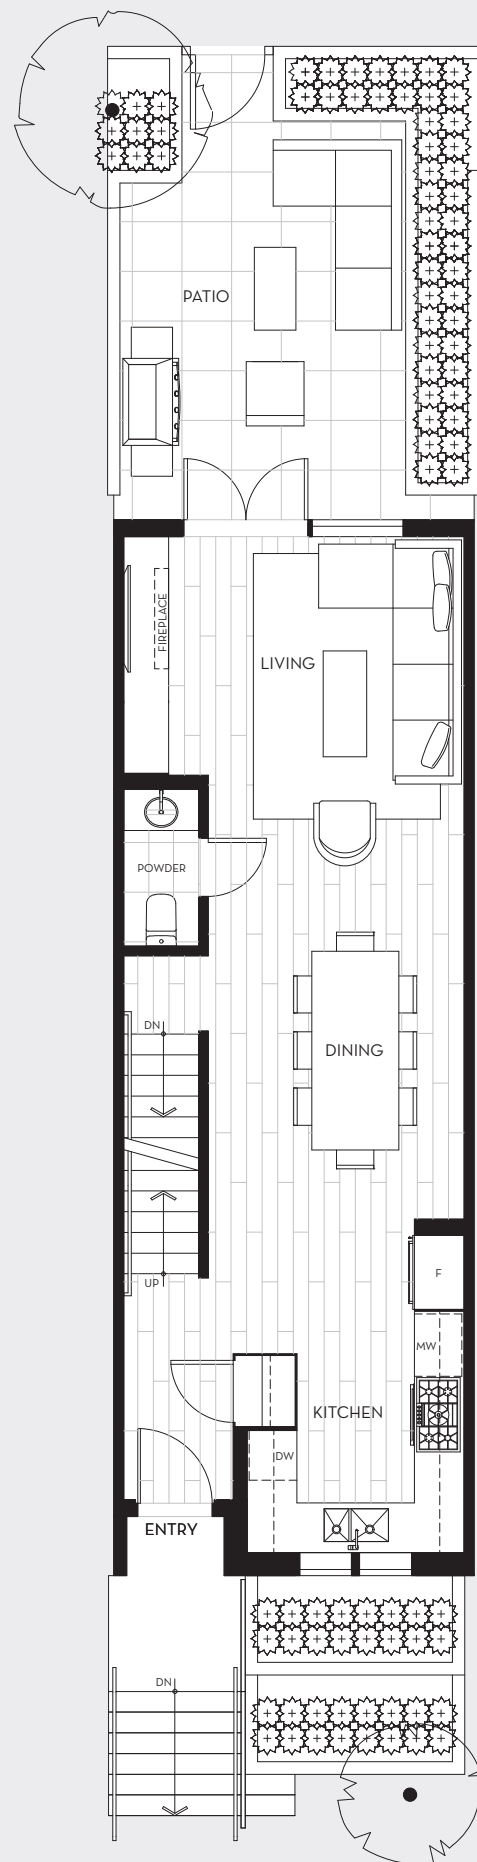

4 BEDROOM
2.5 BATH

INTERIOR
1,988 SQ FT - 1,995 SQ FT

EXTERIOR
185 SQ FT - 193 SQ FT

SITE PLAN

LOWER

MAIN

SECOND

UPPER

HOMES 04, 05, 06, 07, 08, 09

HOLLAND ROW

LIONS GATE VILLAGE

PRIVATE RIVERFRONT ROWHOMES

PLAN

B1

4 BEDROOM
2.5 BATH

INTERIOR
1,984 SQ FT - 1,988 SQ FT

EXTERIOR
194 SQ FT

HOMES 12, 14, 16

SITE PLAN

HOLLAND ROW
LIONS GATE VILLAGE

PRIVATE
RIVERFRONT
ROWHOMES

PLAN

C1

4 BEDROOM
3.5 BATH

INTERIOR
1,992 SQ FT - 1,997 SQ FT

EXTERIOR
131 SQ FT - 133 SQ FT

HOMES 21, 22

SITE PLAN

LOWER

MAIN

SECOND

UPPER