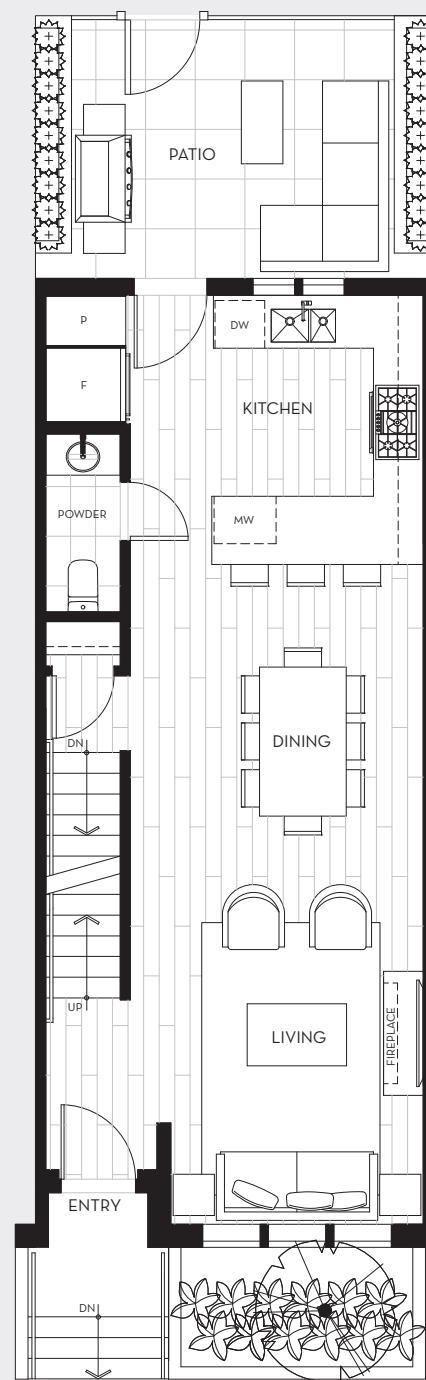

4 BEDROOM
2.5 BATH

INTERIOR
1,988 SQ FT - 1,995 SQ FT

EXTERIOR
185 SQ FT - 193 SQ FT

SITE PLAN

LOWER

MAIN

SECOND

UPPER

EXTERIOR
194 SQ FT

HOMES 12, 14, 16

SITE PLAN

HOLLAND ROW
LIONS GATE VILLAGE

PRIVATE
RIVERFRONT
ROWHOMES

PLAN

C1

4 BEDROOM
3.5 BATH

INTERIOR
1,992 SQ FT - 1,997 SQ FT

EXTERIOR
131 SQ FT - 133 SQ FT

HOMES 21, 22

SITE PLAN

LOWER

MAIN

SECOND

UPPER

HOLLAND ROW
LIONS GATE VILLAGE

PRIVATE
RIVERFRONT
ROWHOMES

PLAN

C3

4 BEDROOM
2.5 BATH

INTERIOR
2,355 SQ FT

EXTERIOR
116 SQ FT

HOME 23