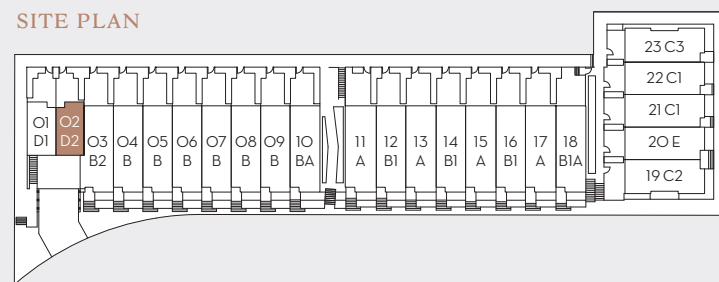

SITE PLAN

LOWER

MAIN

SECOND

UPPER

HOLLAND ROW
LIONS GATE VILLAGE

PRIVATE
RIVERFRONT
ROWHOMES

PLAN

D2

3 BEDROOM
3.5 BATH

INTERIOR
1,614 SQ FT

EXTERIOR
174 SQ FT

HOME 02

SITE PLAN

MAIN

SECOND