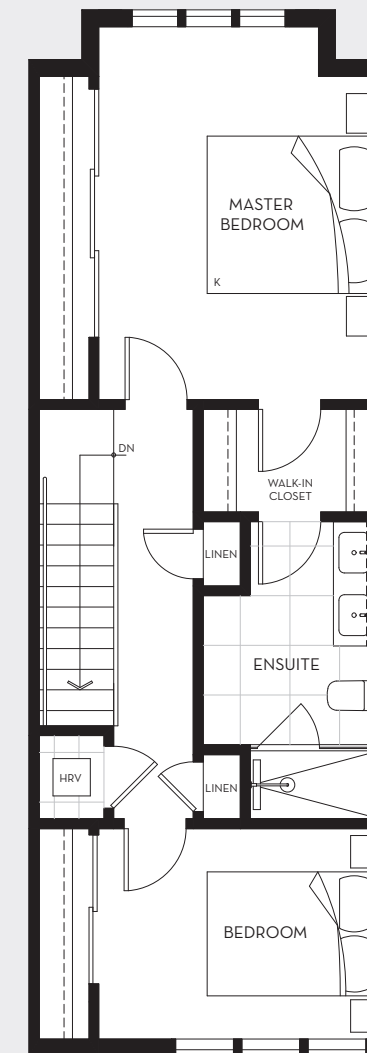

4 BEDROOM
2.5 BATH

INTERIOR
1,988 SQ FT - 1,995 SQ FT

EXTERIOR
185 SQ FT - 193 SQ FT

SITE PLAN

LOWER

MAIN

SECOND

UPPER

HOMES 04, 05, 06, 07, 08, 09

HOLLAND ROW

LIONS GATE VILLAGE

PRIVATE RIVERFRONT ROWHOMES

PLAN

B1

4 BEDROOM
2.5 BATH

INTERIOR
1,984 SQ FT - 1,988 SQ FT

EXTERIOR
194 SQ FT

HOMES 12, 14, 16

SITE PLAN

HOLLAND ROW
LIONS GATE VILLAGE

PRIVATE
RIVERFRONT
ROWHOMES

PLAN

C1

4 BEDROOM
3.5 BATH