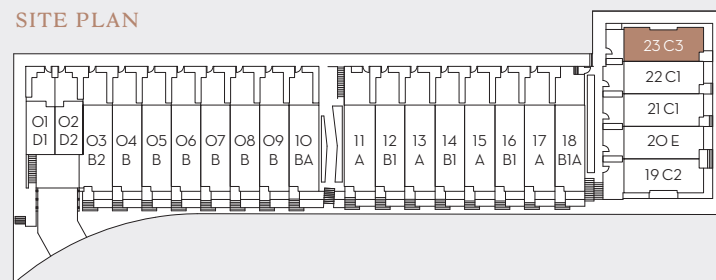

INTERIOR
1,992 SQ FT - 1,997 SQ FT

EXTERIOR
131 SQ FT - 133 SQ FT

HOMES 21, 22

SITE PLAN

LOWER

MAIN

SECOND

UPPER

HOLLAND ROW
LIONS GATE VILLAGE

PRIVATE
RIVERFRONT
ROWHOMES

PLAN

C3

4 BEDROOM
2.5 BATH

INTERIOR
2,355 SQ FT

EXTERIOR
116 SQ FT

HOME 23

SITE PLAN

LOWER

MAIN

SECOND

UPPER

HOLLAND ROW
LIONS GATE VILLAGE

PRIVATE
RIVERFRONT
ROWHOMES

PLAN