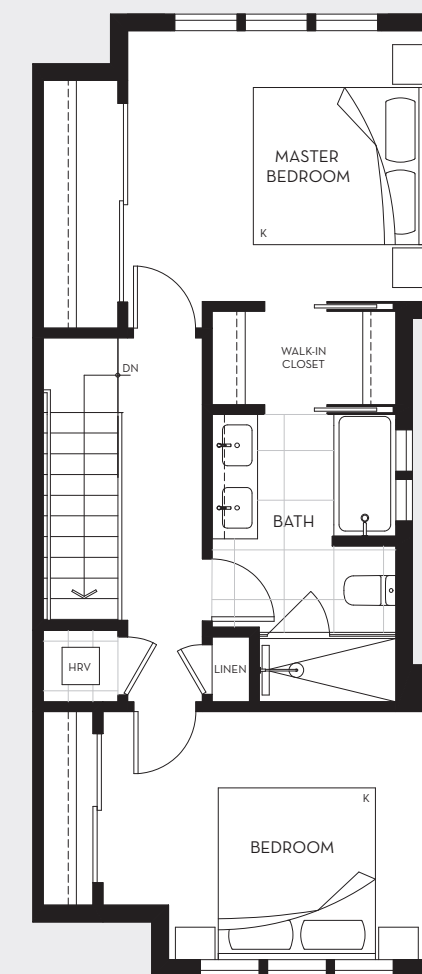

HOLLAND ROW
LIONS GATE VILLAGE

PRIVATE
RIVERFRONT
ROWHOMES

PLAN

C3

4 BEDROOM
2.5 BATH

INTERIOR
2,355 SQ FT

EXTERIOR
116 SQ FT

HOME 23

SITE PLAN

LOWER

MAIN

SECOND

UPPER

HOLLAND ROW
LIONS GATE VILLAGE

PRIVATE
RIVERFRONT
ROWHOMES

PLAN

D2

3 BEDROOM
3.5 BATH

INTERIOR
1,614 SQ FT

EXTERIOR
174 SQ FT

HOME 02

SITE PLAN

MAIN

SECOND