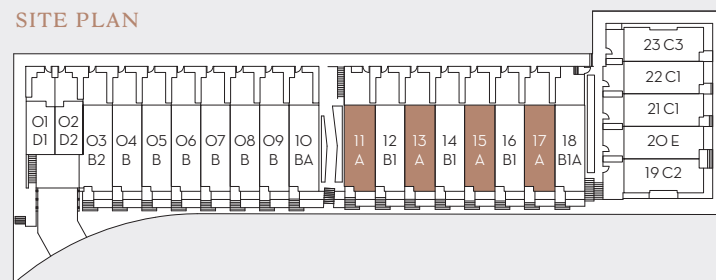

HOLLAND ROW
LIONS GATE VILLAGE

PRIVATE
RIVERFRONT
ROWHOMES

PLAN

A

4 BEDROOM
2.5 BATH

INTERIOR
2,046 SQ FT - 2,102 SQ FT

EXTERIOR
201 SQ FT - 217 SQ FT

HOMES 11, 13, 15, 17

SITE PLAN

LOWER

SECOND

UPPER

HOLLAND ROW
LIONS GATE VILLAGE

PRIVATE
RIVERFRONT
ROWHOMES

PLAN

B

4 BEDROOM
2.5 BATH

INTERIOR
1,988 SQ FT - 1,995 SQ FT

EXTERIOR
185 SQ FT - 193 SQ FT

SITE PLAN

LOWER

MAIN

SECOND

UPPER

HOMES 04, 05, 06, 07, 08, 09

HOLLAND ROW

LIONS GATE VILLAGE

PRIVATE RIVERFRONT ROWHOMES

PLAN

B1

4 BEDROOM
2.5 BATH

INTERIOR
1,984 SQ FT - 1,988 SQ FT