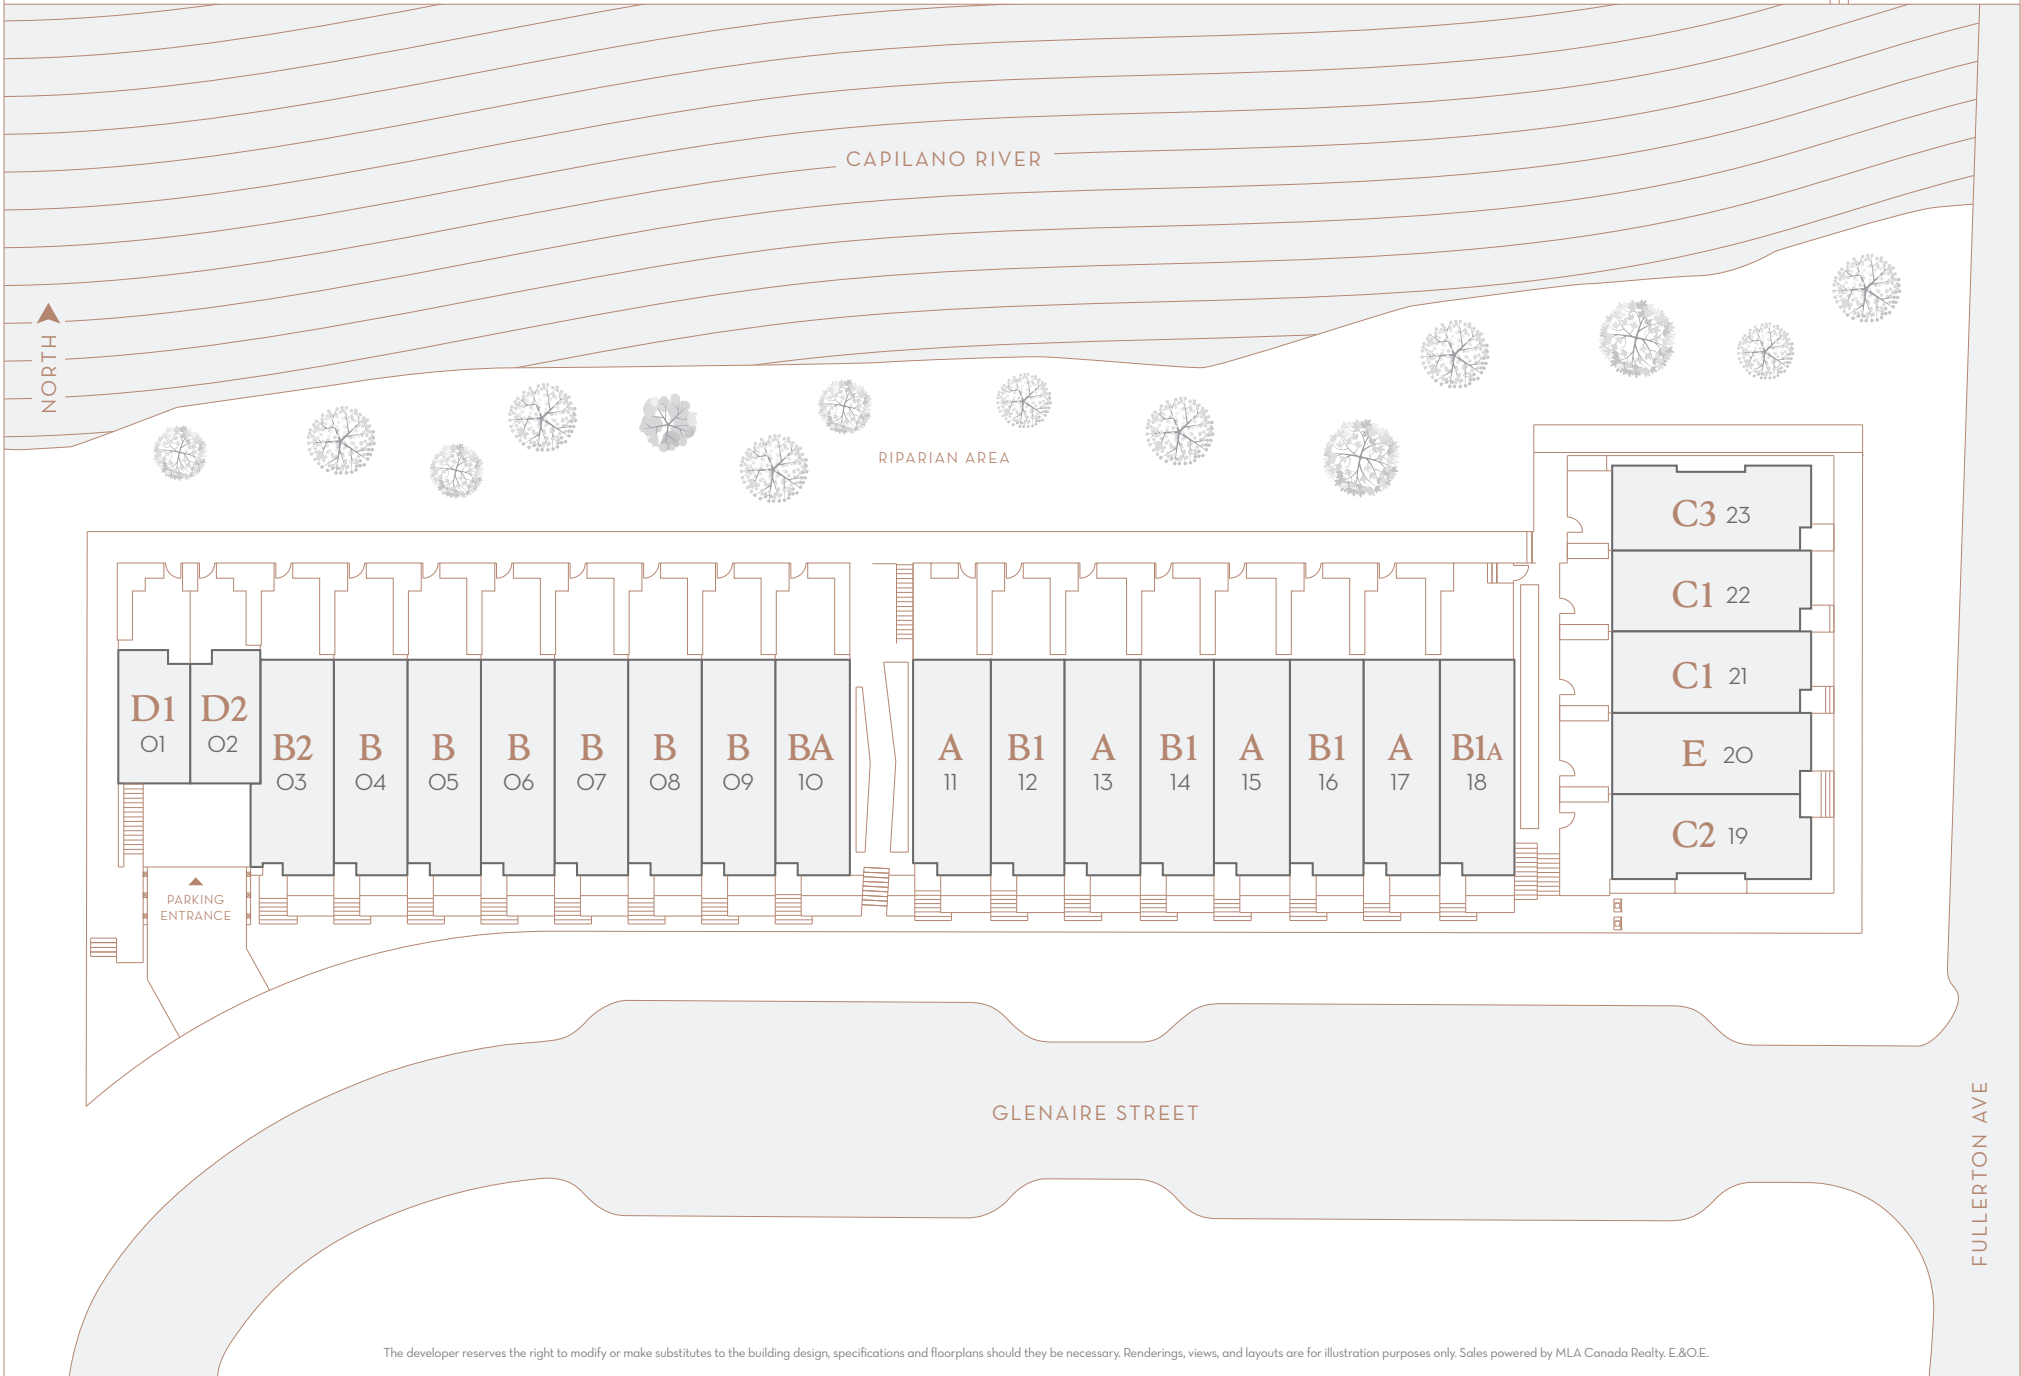

HOLLAND ROW SITE PLAN

The developer reserves the right to modify or make substitutes to the building design, specifications and floorplans should they be necessary. Renderings, views, and layouts are for illustration purposes only. Sales powered by MLA Canada Realty. E.&O.E.