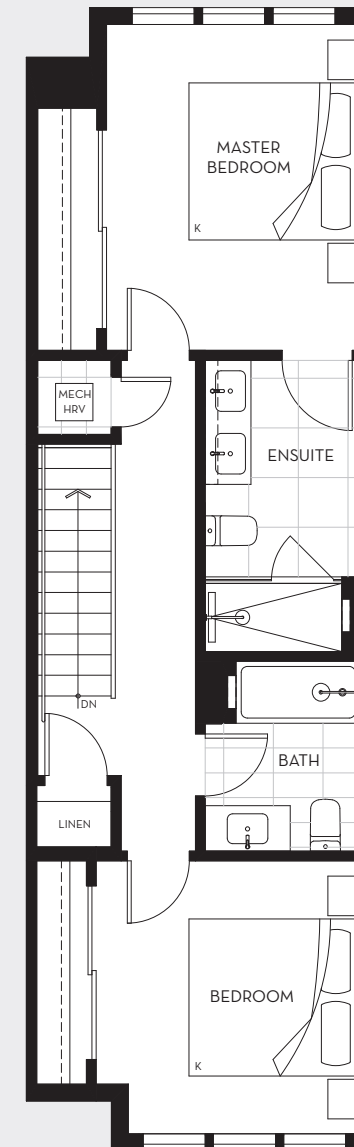

4 BEDROOM
2.5 BATH

INTERIOR
1,988 SQ FT - 1,995 SQ FT

EXTERIOR
185 SQ FT - 193 SQ FT

SITE PLAN

LOWER

MAIN

SECOND

UPPER

INTERIOR
1,992 SQ FT - 1,997 SQ FT

EXTERIOR
131 SQ FT - 133 SQ FT

HOMES 21, 22

SITE PLAN

LOWER

MAIN

SECOND

UPPER

D2

3 BEDROOM
3.5 BATH

INTERIOR
1,614 SQ FT

EXTERIOR
174 SQ FT

HOME 02

SITE PLAN

MAIN

SECOND

UPPER