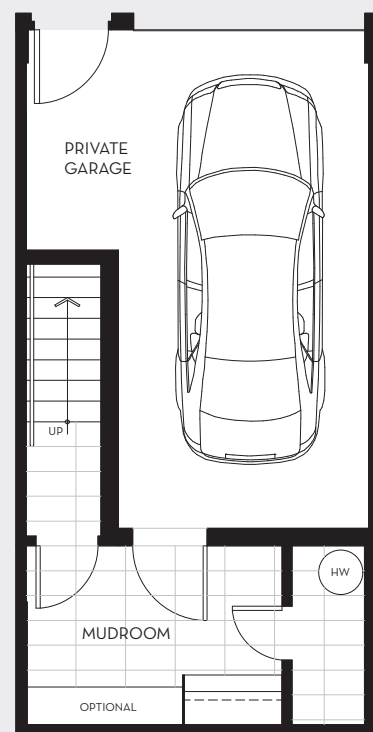

SITE PLAN

LOWER

SECOND

UPPER

HOLLAND ROW
LIONS GATE VILLAGE

PRIVATE
RIVERFRONT
ROWHOMES

PLAN

B

4 BEDROOM
2.5 BATH

INTERIOR
1,988 SQ FT - 1,995 SQ FT

EXTERIOR
185 SQ FT - 193 SQ FT

SITE PLAN

LOWER

MAIN

SECOND

UPPER