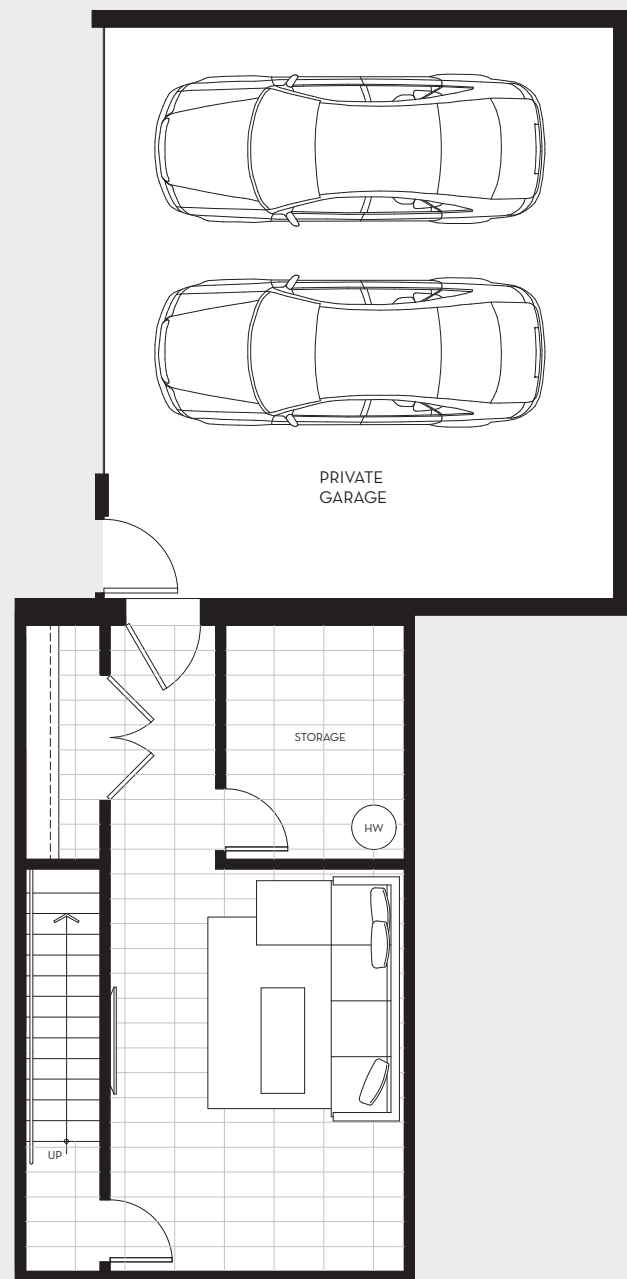

HOLLAND ROW
LIONS GATE VILLAGE

PRIVATE
RIVERFRONT
ROWHOMES

PLAN

C3

4 BEDROOM
2.5 BATH

INTERIOR
2,355 SQ FT

EXTERIOR
116 SQ FT

HOME 23

LOWER