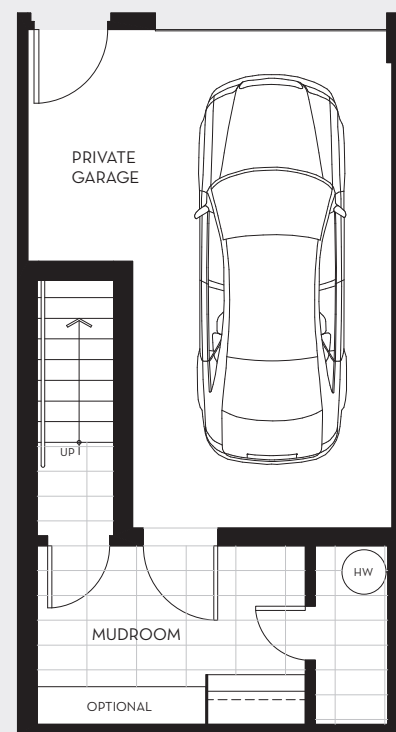

HOLLAND ROW
LIONS GATE VILLAGE

PRIVATE
RIVERFRONT
ROWHOMES

PLAN

A

4 BEDROOM
2.5 BATH

INTERIOR
2,046 SQ FT - 2,102 SQ FT

EXTERIOR
201 SQ FT - 217 SQ FT

HOMES 11, 13, 15, 17

LOWER