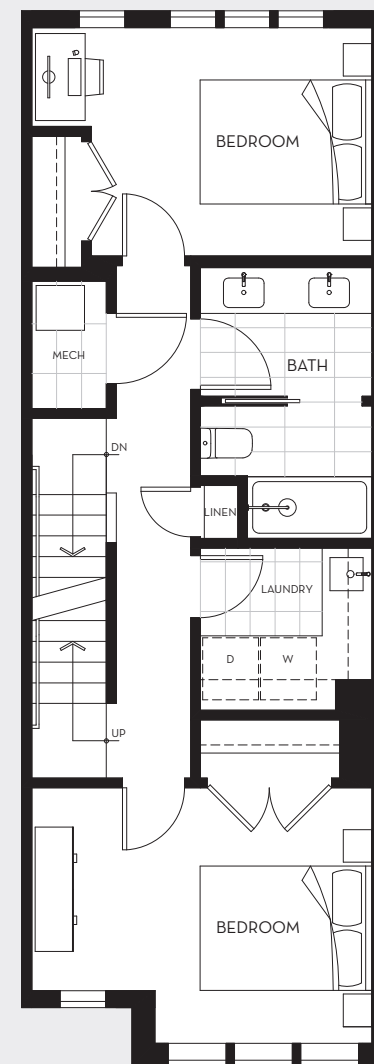

4 BEDROOM
2.5 BATH

INTERIOR
1,988 SQ FT - 1,995 SQ FT

EXTERIOR
185 SQ FT - 193 SQ FT

SITE PLAN

LOWER

MAIN

SECOND

UPPER

HOMES 04, 05, 06, 07, 08, 09

HOLLAND ROW

LIONS GATE VILLAGE

PRIVATE RIVERFRONT ROWHOMES

PLAN

B1

4 BEDROOM
2.5 BATH

INTERIOR
1,984 SQ FT - 1,988 SQ FT

EXTERIOR
194 SQ FT

HOMES 12, 14, 16

SITE PLAN

HOLLAND ROW
LIONS GATE VILLAGE

PRIVATE
RIVERFRONT
ROWHOMES

PLAN

C1

4 BEDROOM
3.5 BATH

INTERIOR
1,992 SQ FT - 1,997 SQ FT

EXTERIOR
131 SQ FT - 133 SQ FT

HOMES 21, 22

SITE PLAN

LOWER

MAIN

SECOND

UPPER