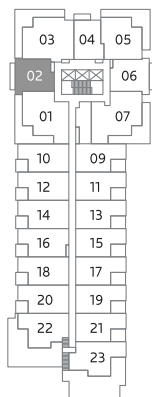

# T-H

583 SQ FT  
1 BED

## UNITS

302, 402, 502, 602, 702, 802, 902, 1002,  
1102, 1202, 1402, 1502, 1602, 1702

# LOCAL

ON LONSDALE

LEVEL 3

LEVEL 4

LEVEL 5

LEVEL 6

LEVEL 7

LEVELS 8 TO 17