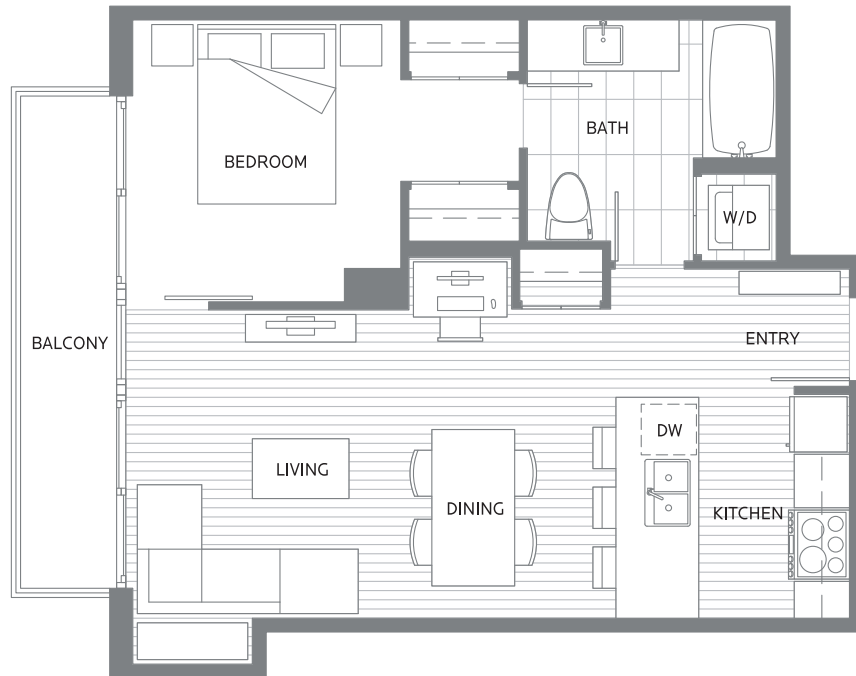

# T-H

583 SQ FT  
1 BED

## UNITS

302, 402, 502, 602, 702, 802, 902, 1002,  
1102, 1202, 1402, 1502, 1602, 1702

# LOCAL

ON LONSDALE

LEVEL 3

LEVEL 4

LEVEL 5

LEVEL 6

LEVEL 7

LEVELS 8 TO 17